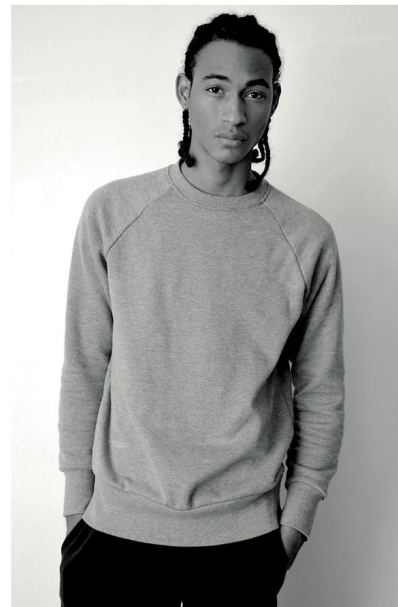

Kleydher Martinez

Height: 1.87/6'2
Chest: 83/32^{1/2}
Waist: 73/28^{1/2}
Hips: 88/34^{1/2}
Suit: 48/38
Shoes: 43,5/10^{1/2}
Hair: Brown
Eyes: Brown

@kleydhermartinez

Instagram: @whynotmodels
Facebook: why not models
Website: www.whynotmodels.com