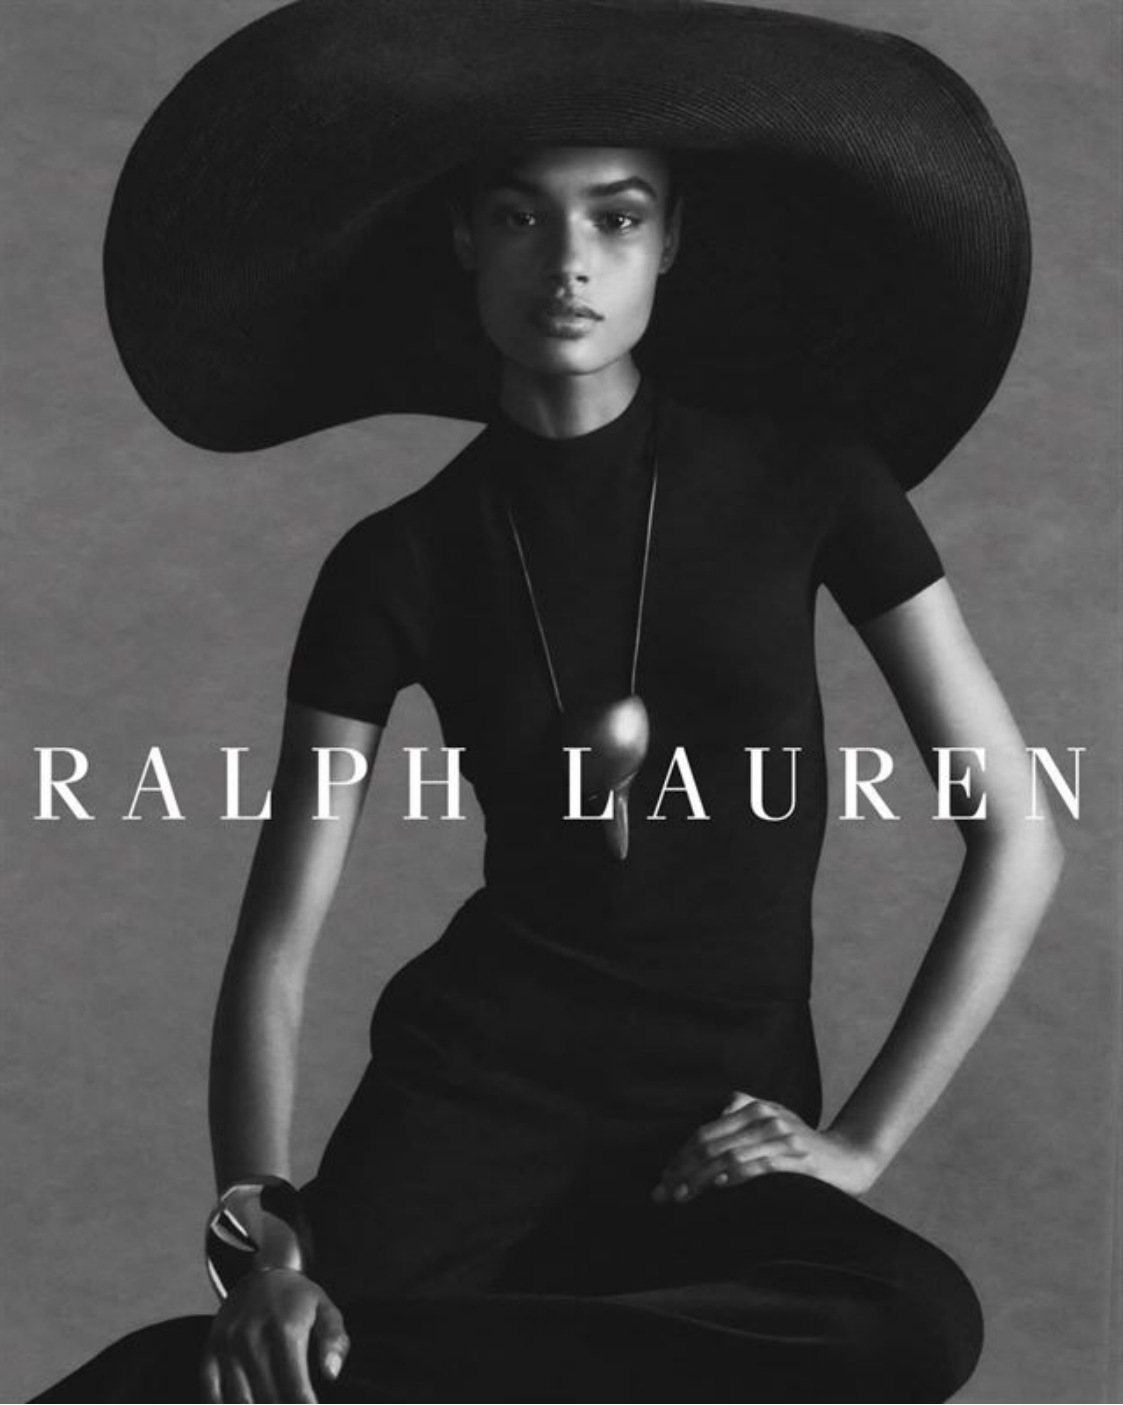

ANA BEATRIZ CORTES

HEIGHT	179 - 5' 10.5"
BUST	83 - 32"
WAIST	60 - 23"
HIPS	87 - 34"
SHOES	39 - 9
HAIR	brown
EYES	brown

@anabeatrizcortes_

② DIOR

LOOK 01
Little red dress,
GIVENCHY VOGUE

MICHAEL KORS

RALPH LAUREN