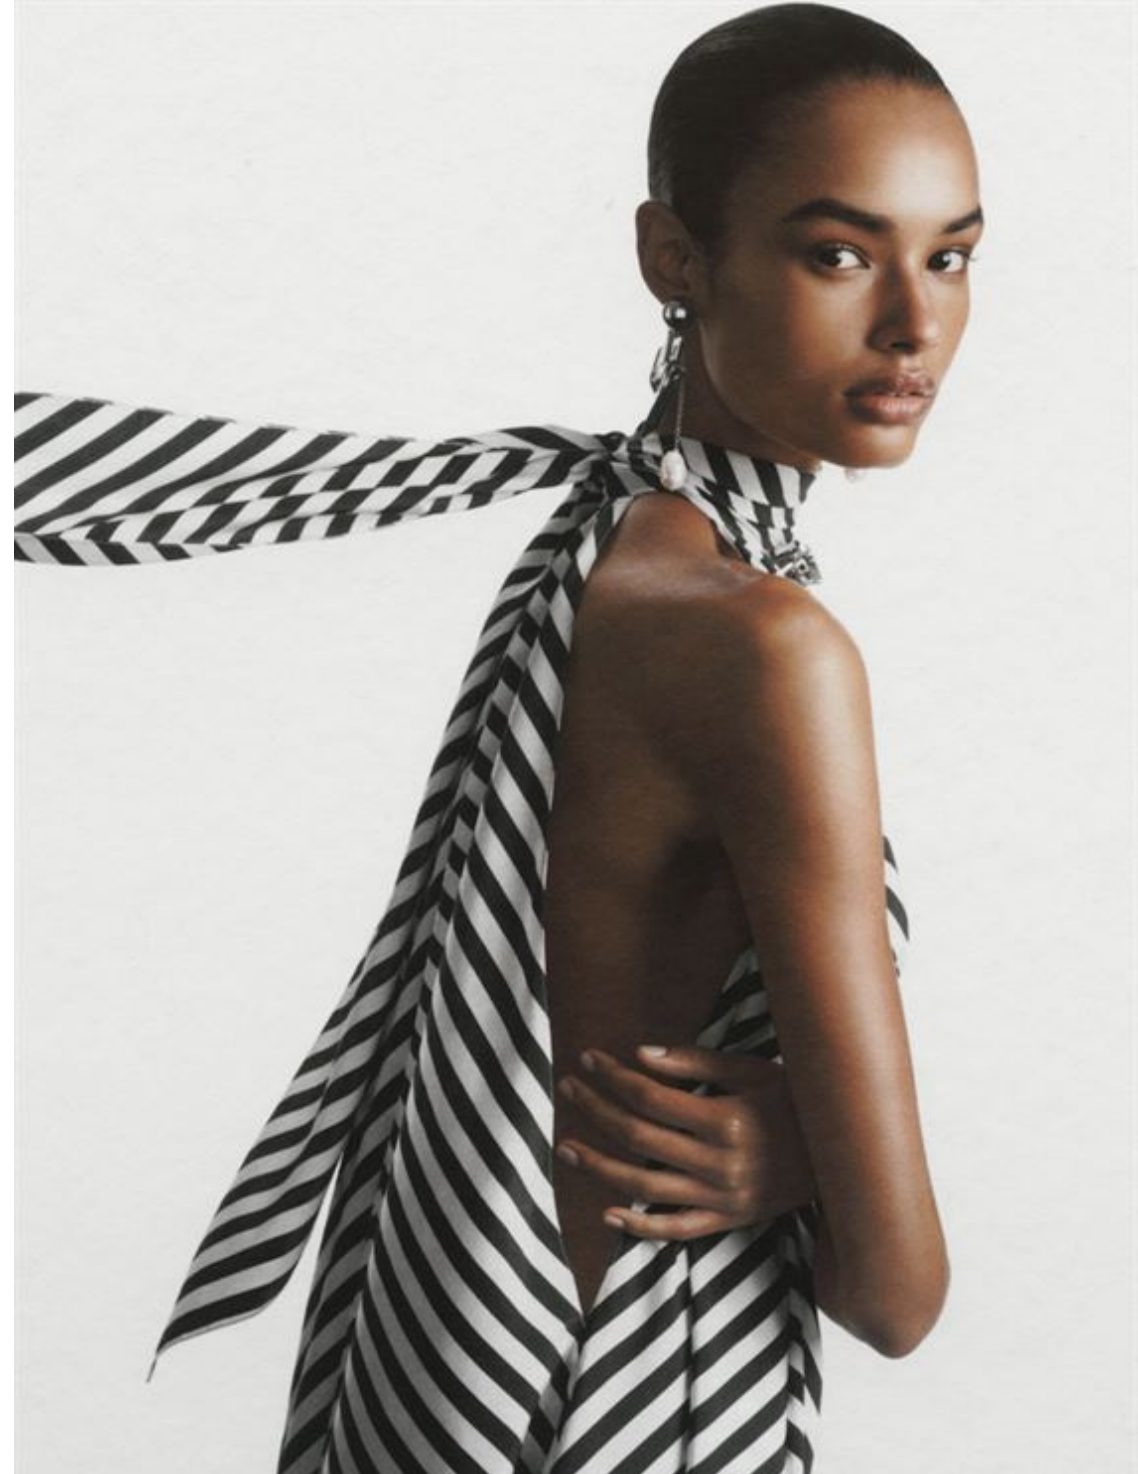

ANA BEATRIZ CORTES

HEIGHT	179 - 5' 10.5"
BUST	83 - 32"
WAIST	60 - 23"
HIPS	87 - 34"
SHOES	39 - 9
HAIR	brown
EYES	brown

@anabeatrizcortes_

② DIOR

LOOK 01
Little red dress,
GIVENCHY VOGUE

MICHAEL KORS

RALPH LAUREN