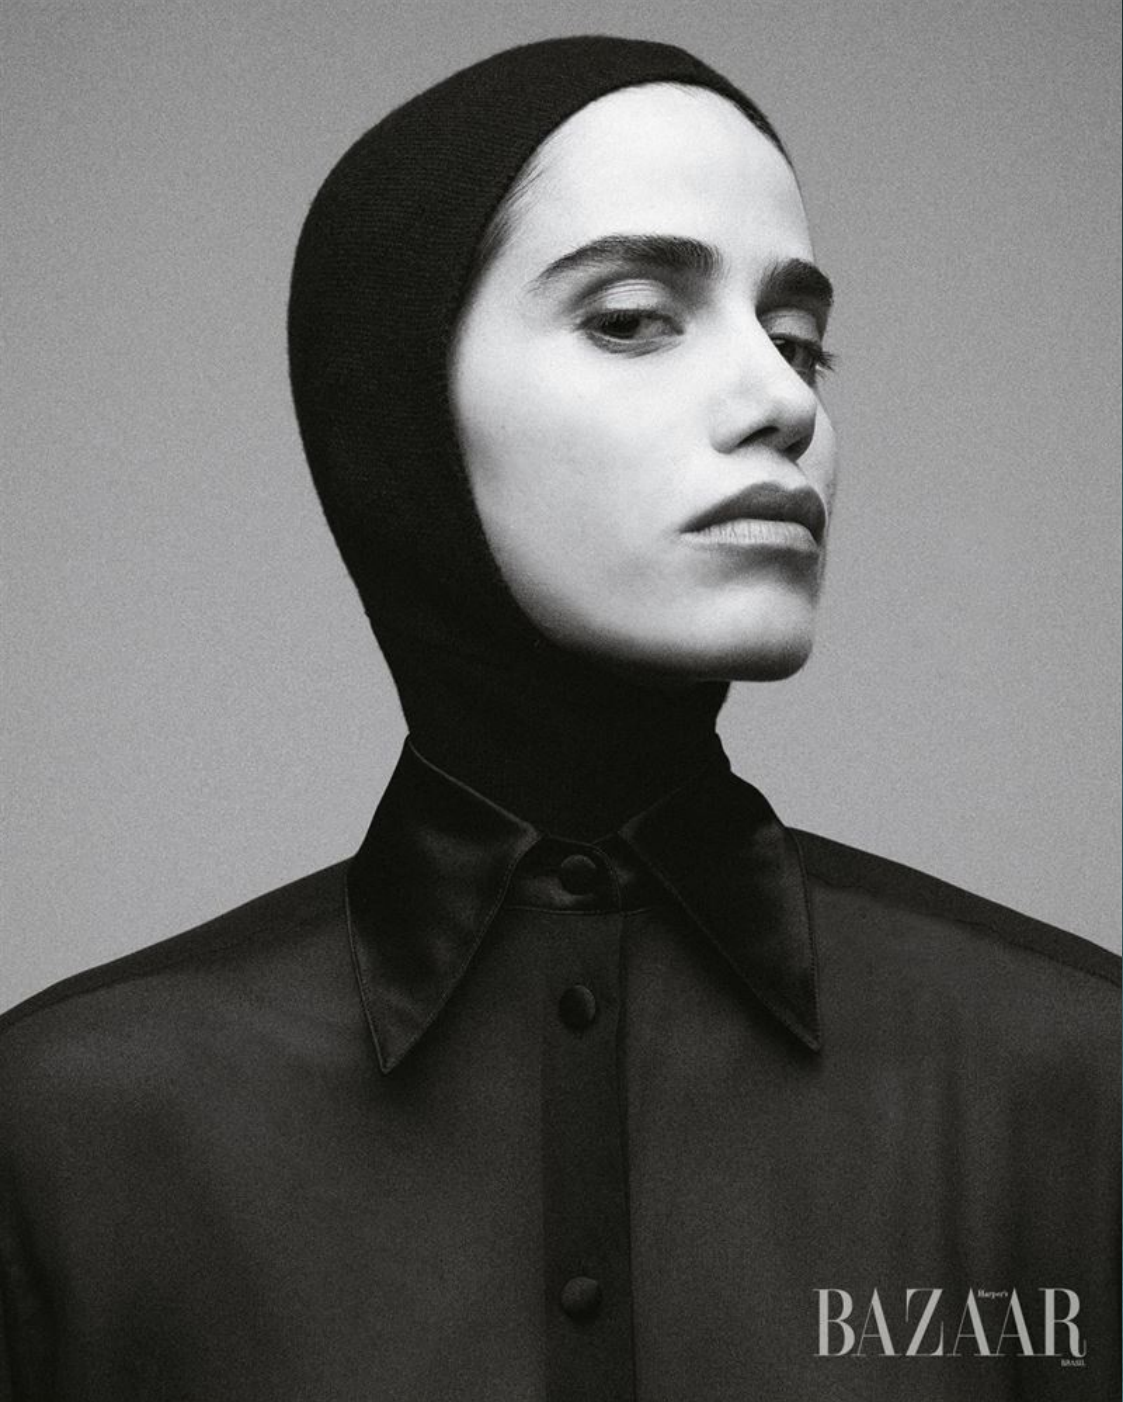

ANNA HERRERA

HEIGHT	178 - 5' 10"
BUST	82 - 32"
WAIST	64 - 25"
HIPS	87 - 34"
SHOES	39 - 9
HAIR	brown
EYES	brown

@herreranna

VOGUE
ARABIA

VOGUE
ARABIA