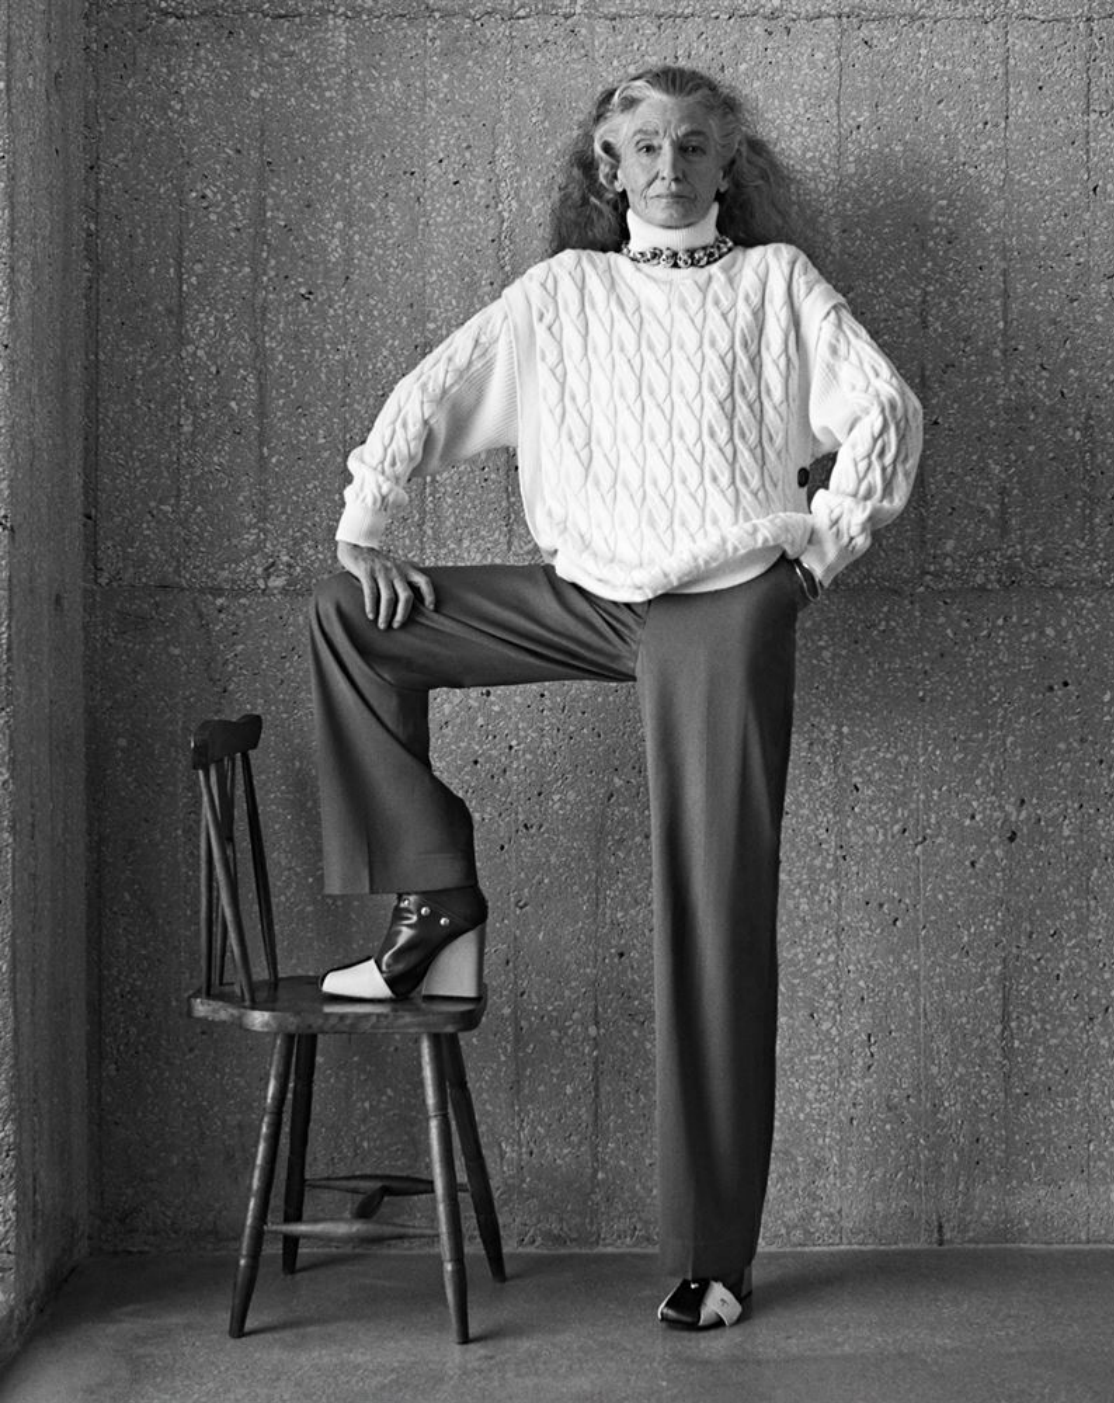

BENEDETTA BARZINI

HEIGHT 172 - 5' 7.5"

HAIR gray

EYES brown

assem
MODEL MANAGEMENT

SPAGHETTIMAGE.

la bellezza

BENEDETTA BARZINI
photographer AMILCARE INCALZA
styling RAMONA TABITA
interviewer EVA CRISTINA MULLER PRAEPCKE
GUCCI SPECIAL STORY