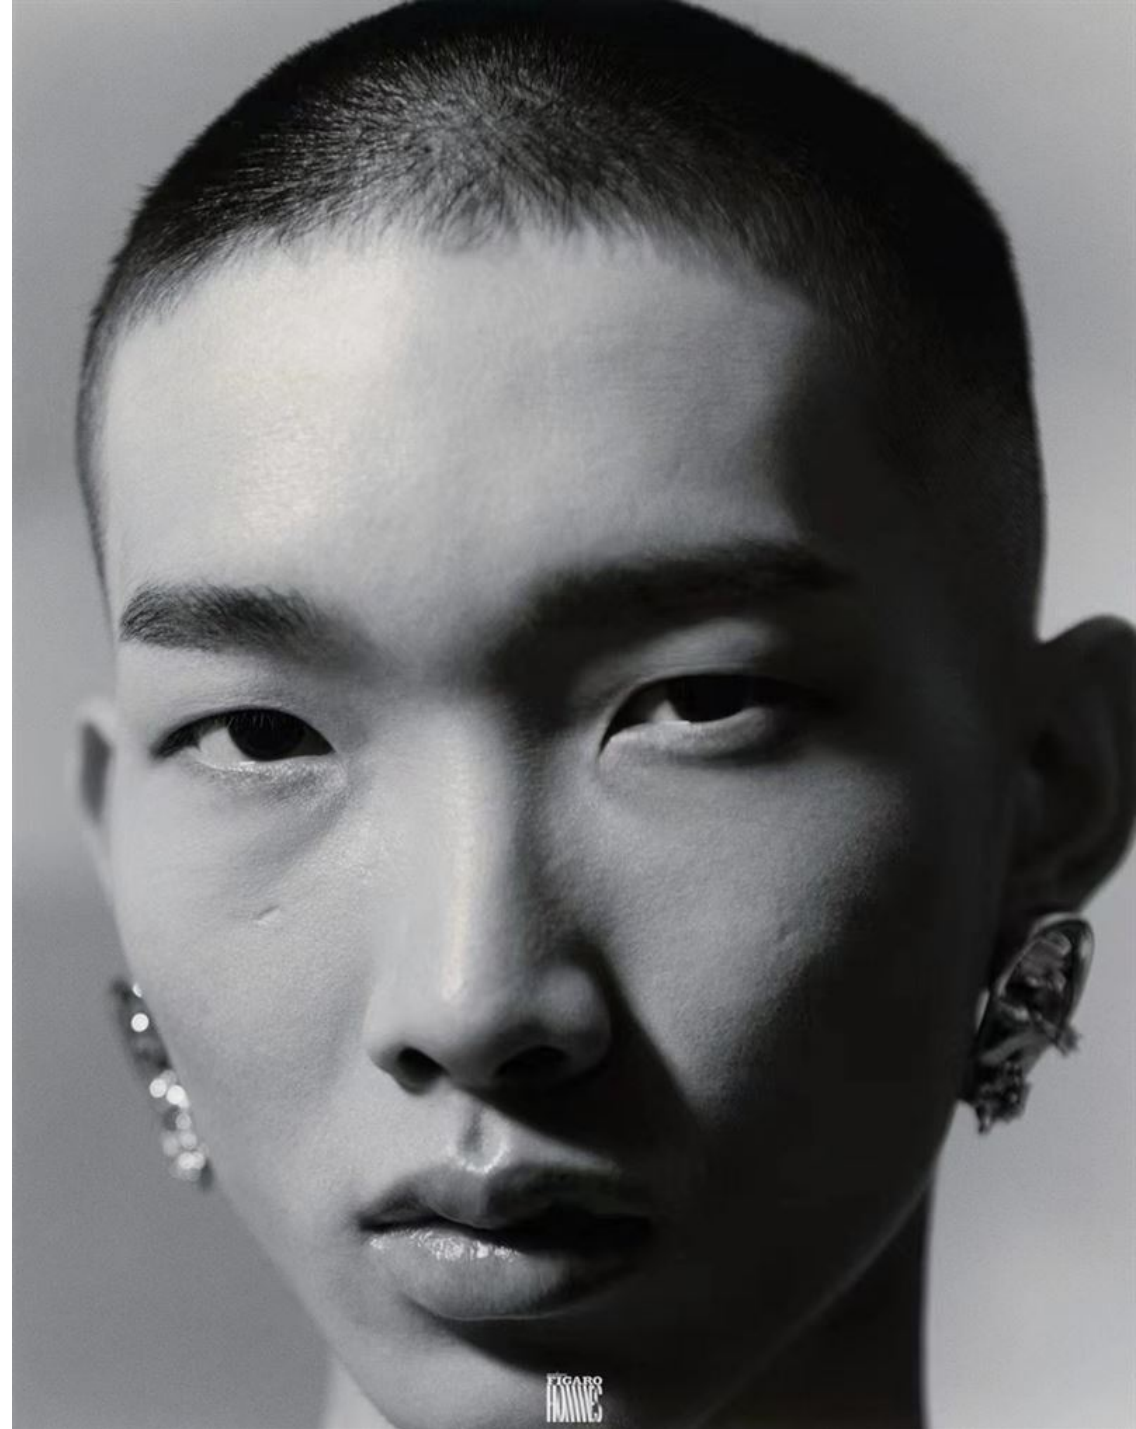

BENJI

HEIGHT	190 - 6' 2.5"
BUST	81 - 32"
WAIST	65 - 25"
HIPS	88 - 35"
SHOES	44 - 10.5
HAIR	BLACK
EYES	BLACK

@benji.xu

assem

智族 GQ

WHY
NOT

智族 GQ

SUMMER MODE

PHOTOGRAPHY: HEBEN
MAKEUP: SEAN CHEN
MODEL: 190 @LM7