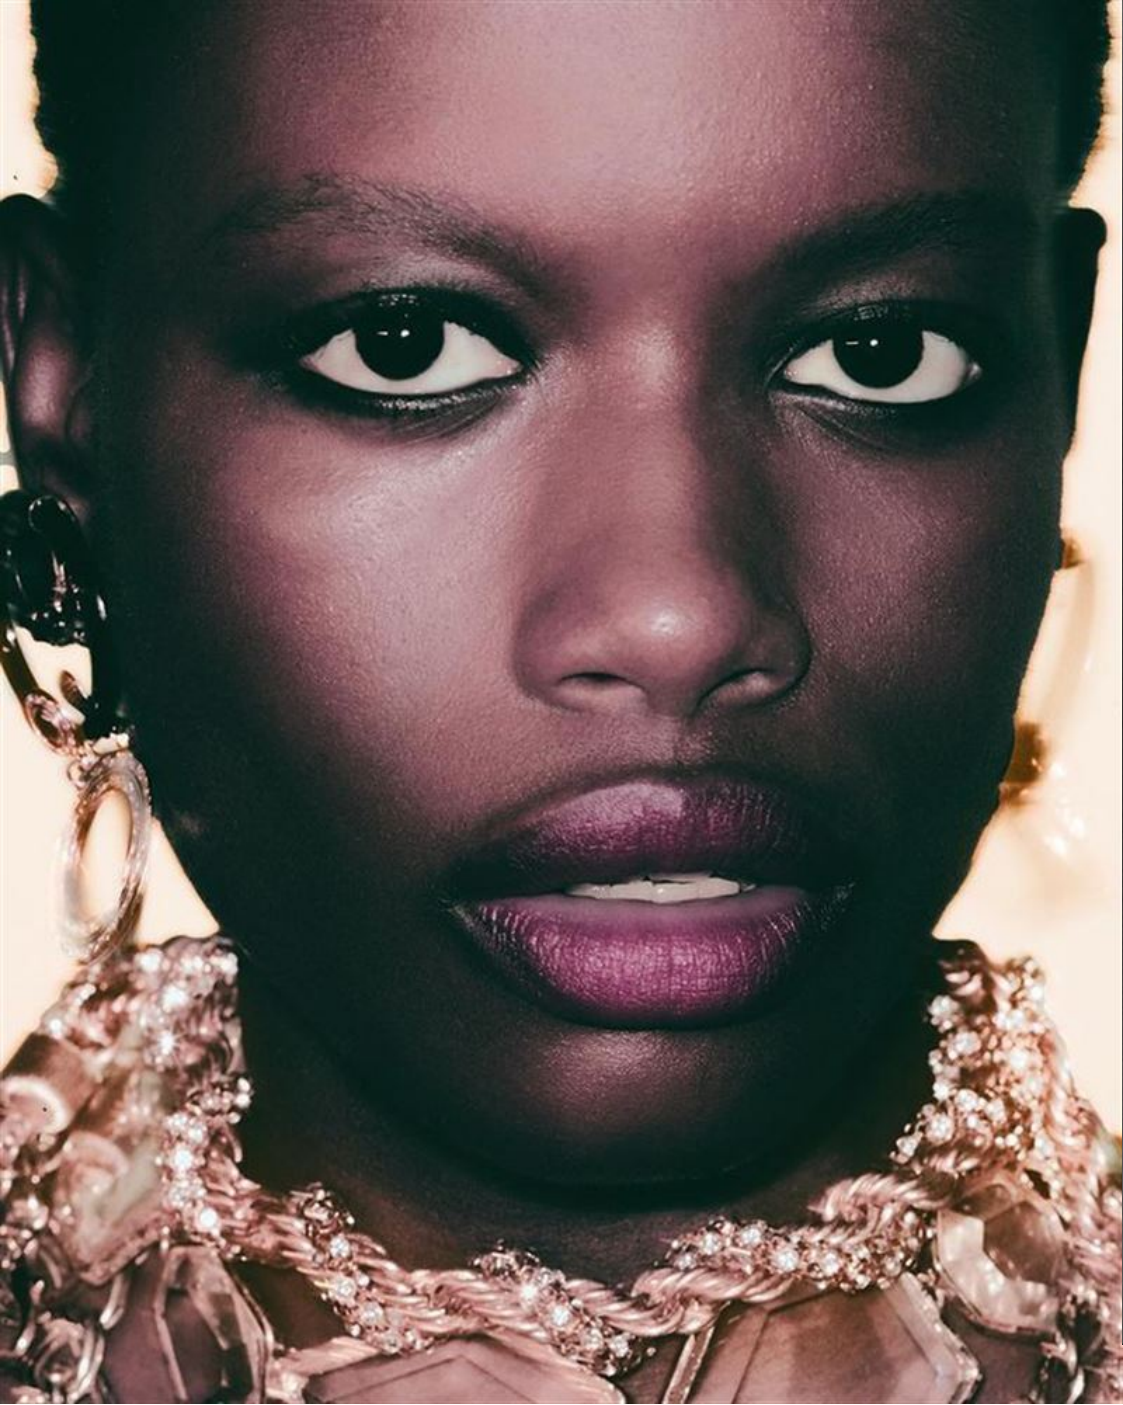

# BEYONCE AMBROSE

<b>HEIGHT</b>	178 - 5' 10"
<b>BUST</b>	81 - 32"
<b>WAIST</b>	61 - 24"
<b>HIPS</b>	86 - 34"
<b>SHOES</b>	40 - 10
<b>HAIR</b>	black
<b>EYES</b>	brown

@beyonceambrose

BEYONCE AMBROSE

wears rib loose track jacket and rib loose track pants military multicolor PALM ANGELS

Calvin Klein

Calvin Klein