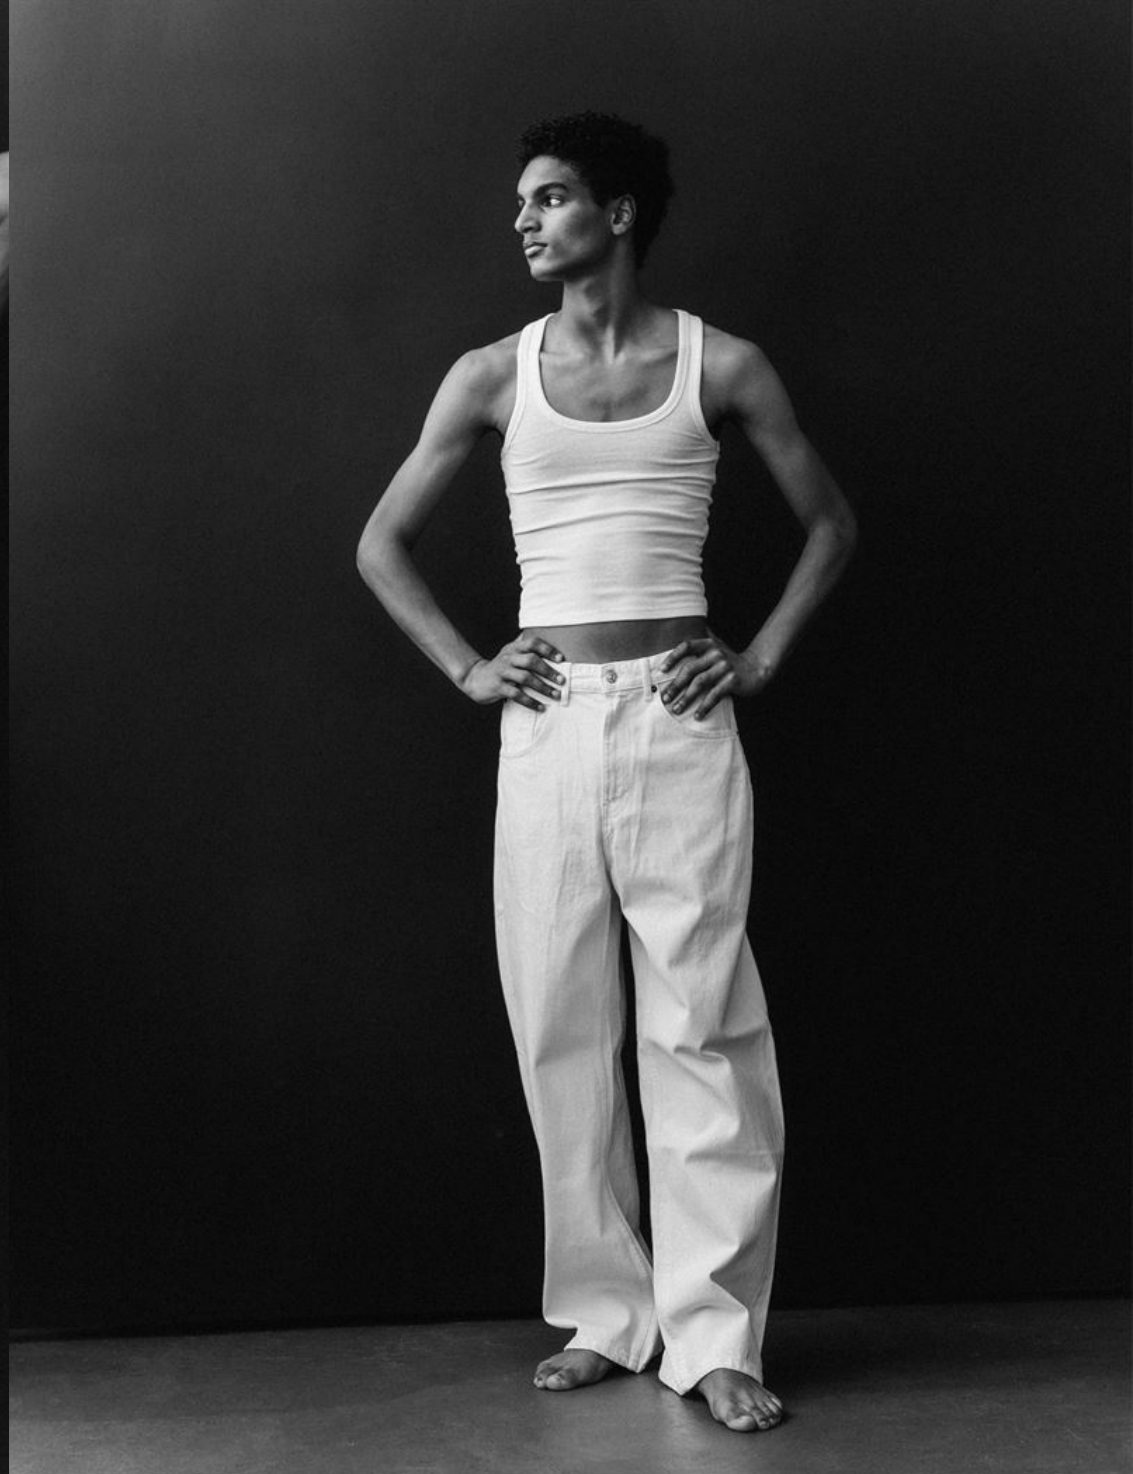

DANIEL ALVES

HEIGHT	184 - 6' 0.5"
BUST	86 - 34"
WAIST	70 - 27"
HIPS	90 - 35"
SHOES	43 - 10
HAIR	BROWN
EYES	BROWN

@__daniellalves__

dsection.

DREAMERS

DANIEL ALVES

DANIEL ALVES IN LORO PIANA PHOTOGRAPHED BY PAULO MEIXEDO
SPRING/SUMMER 2024