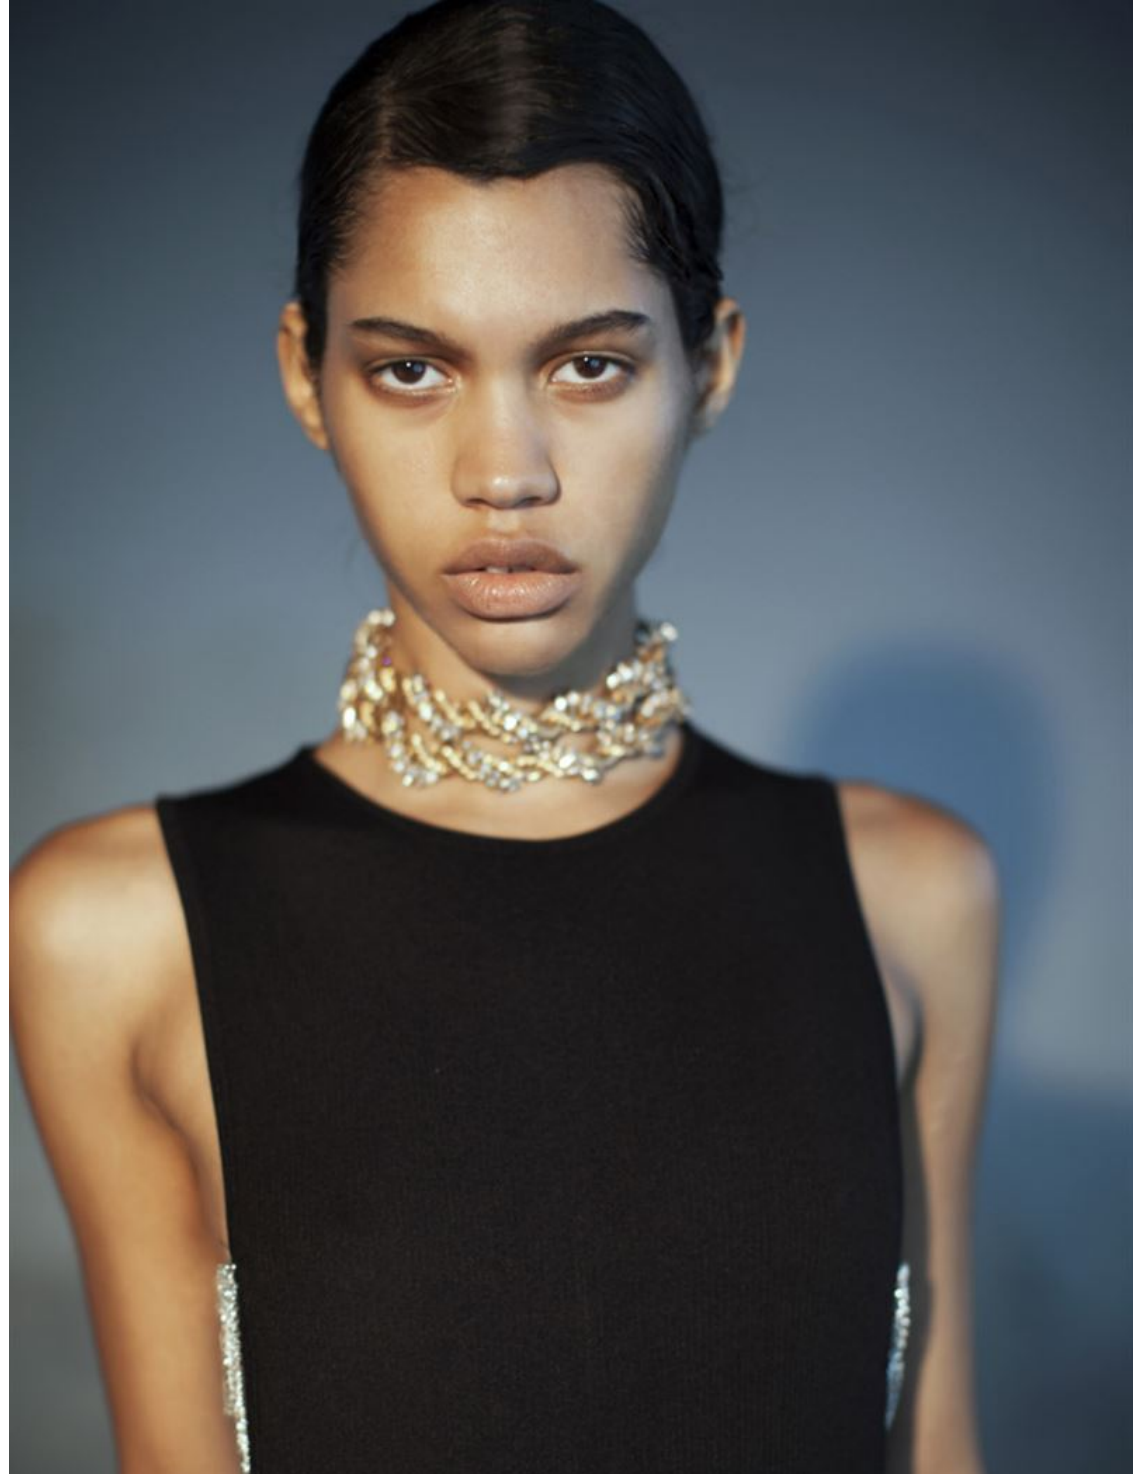

GRACEN WILKINS

HEIGHT	178 - 5' 10"
BUST	81 - 32"
WAIST	63 - 24"
HIPS	91 - 36"
SHOES	40.5 - 10.5
HAIR	brown
EYES	brown

@gracenwilkins

this page
FENDI, Dress, Shoes
opposite page
3.1 PHILLIP LIM, Top, Bottom, Jacket
PRADA, Shoes