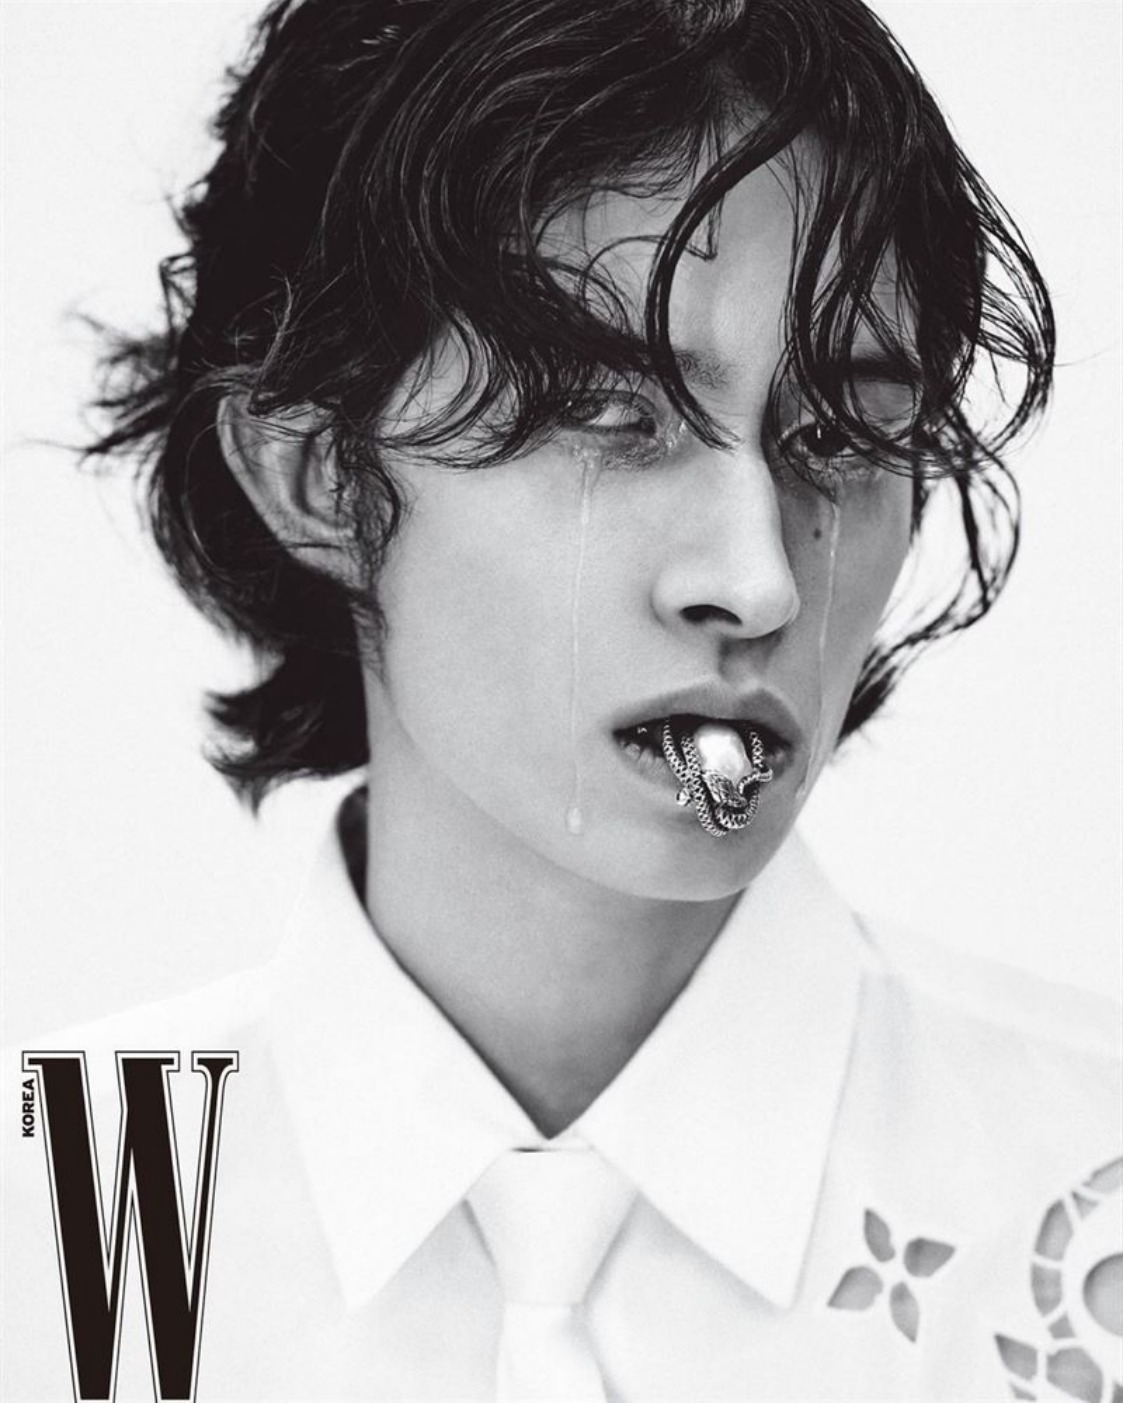

HOJIN LEE

HEIGHT	182 - 5' 11.5"
BUST	85 - 33"
WAIST	63 - 24"
HIPS	85 - 33"
SHOES	39 - 6.5
HAIR	brown
EYES	brown

@hojin_glee

ARENA

ARENA

Get excited
Singles

Get excited
Singles

ARENA