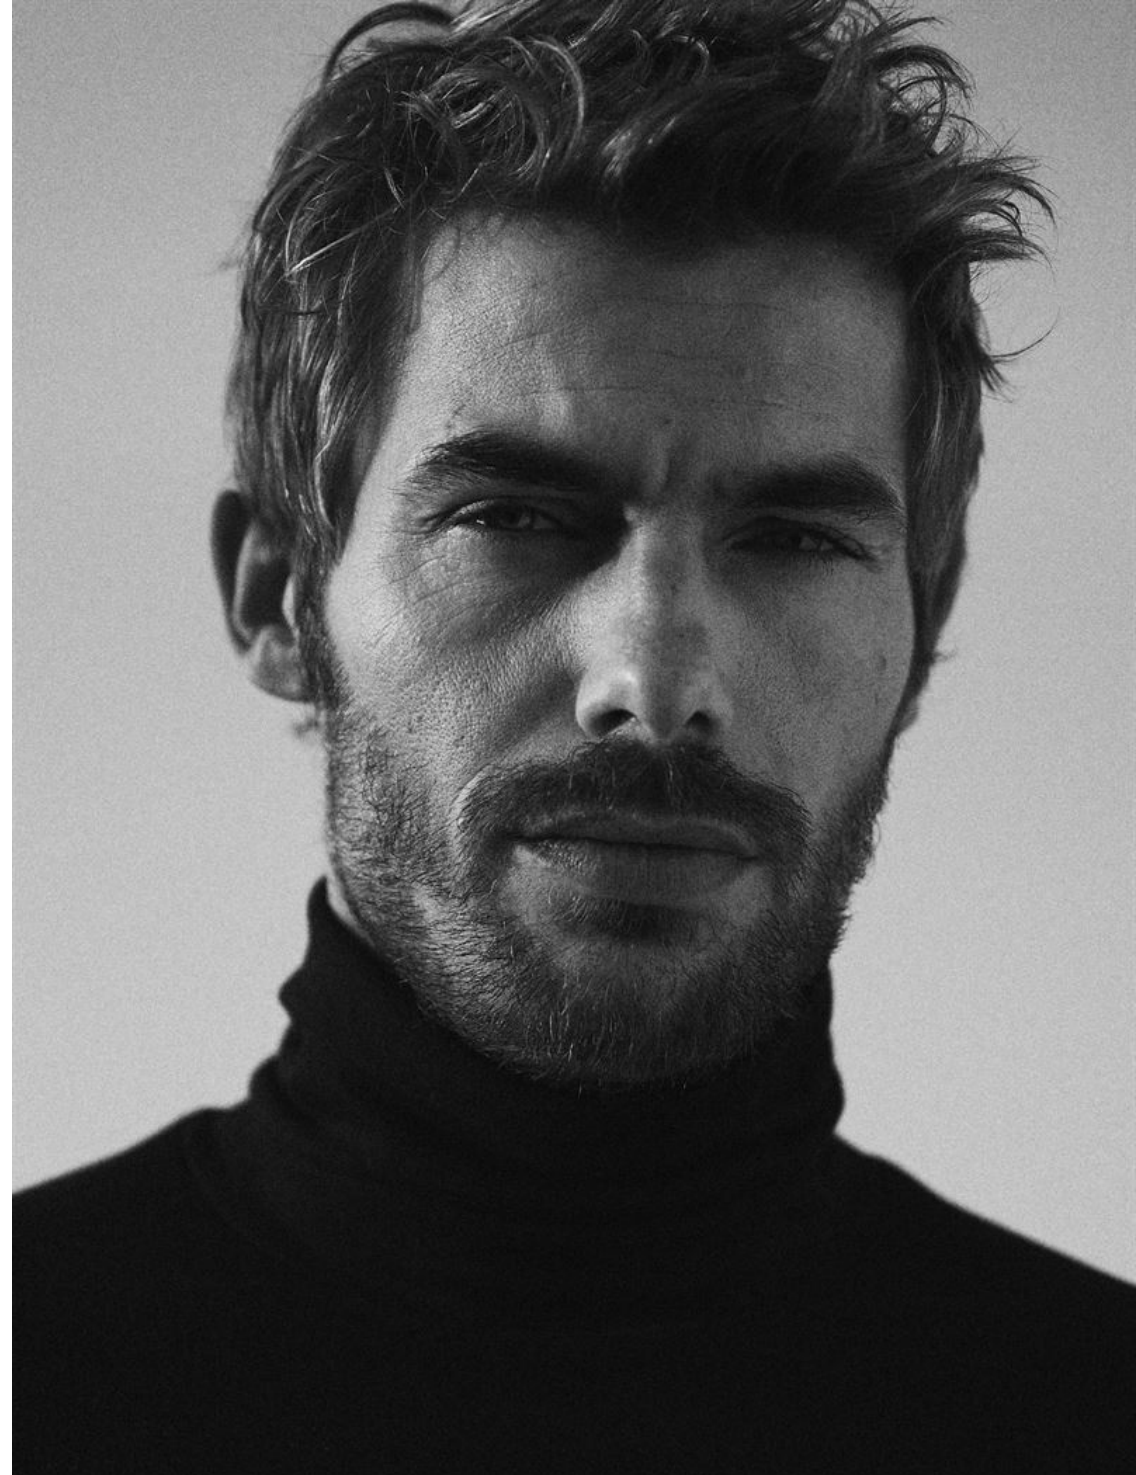

JACEY ELTHALION

HEIGHT	188 - 6' 2"
BUST	99 - 39"
WAIST	81 - 32"
HIPS	86 - 34"
SHOES	45 - 11.5
HAIR	light brown
EYES	blue-green

@bigjldn

assem

WWW.PASSAVANTANDLEE.COM

PASSAVANT AND LEE

NEW YORK / LONDON

WHY
NOT

7/18

jacey elthalion

LA PRÉCISION DU STYLE

EA7
EMPORIO ARMANI
SPRING/SUMMER 2017

EA7
EMPORIO ARMANI
SPRING/SUMMER 2017

LINDA FARROW