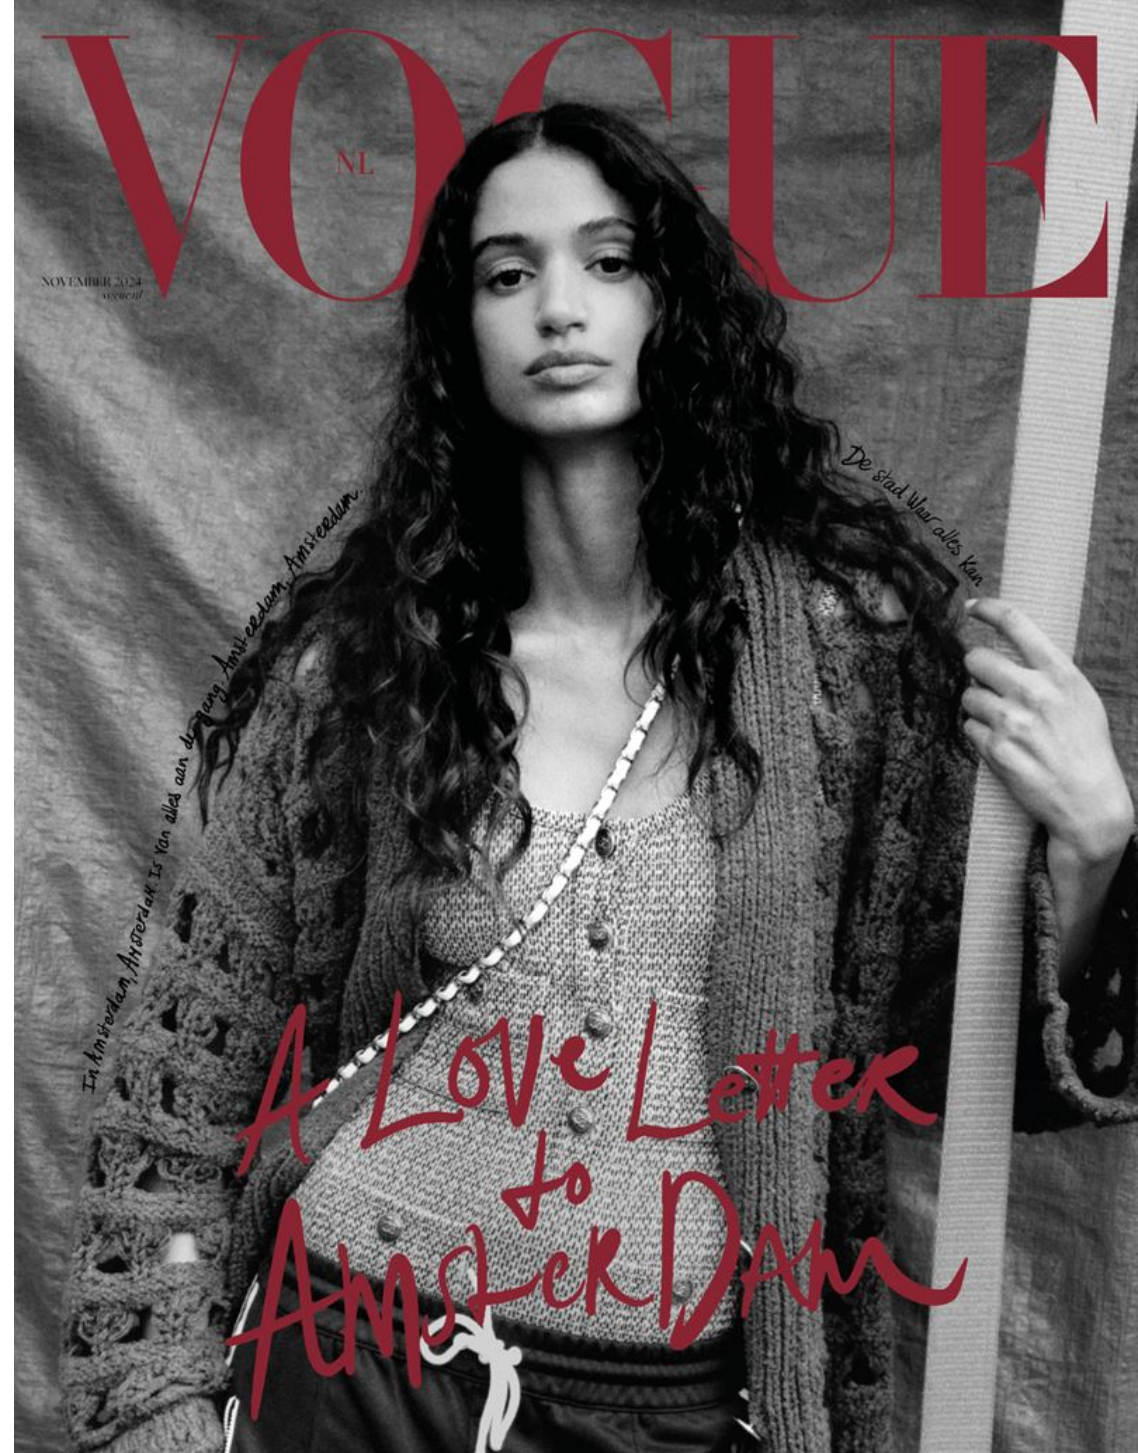

MALIKA EL MASLOUHI

HEIGHT	180 - 5' 11"
BUST	82 - 32"
WAIST	59 - 23"
HIPS	90 - 35"
SHOES	40 - 10
HAIR	brown
EYES	brown

@malika.elmaslouhi

Photographs by Cornelius KÄSS Styling by Tona STELL

Strike out into the far reaches of cool with bold silhouettes and pioneering textures