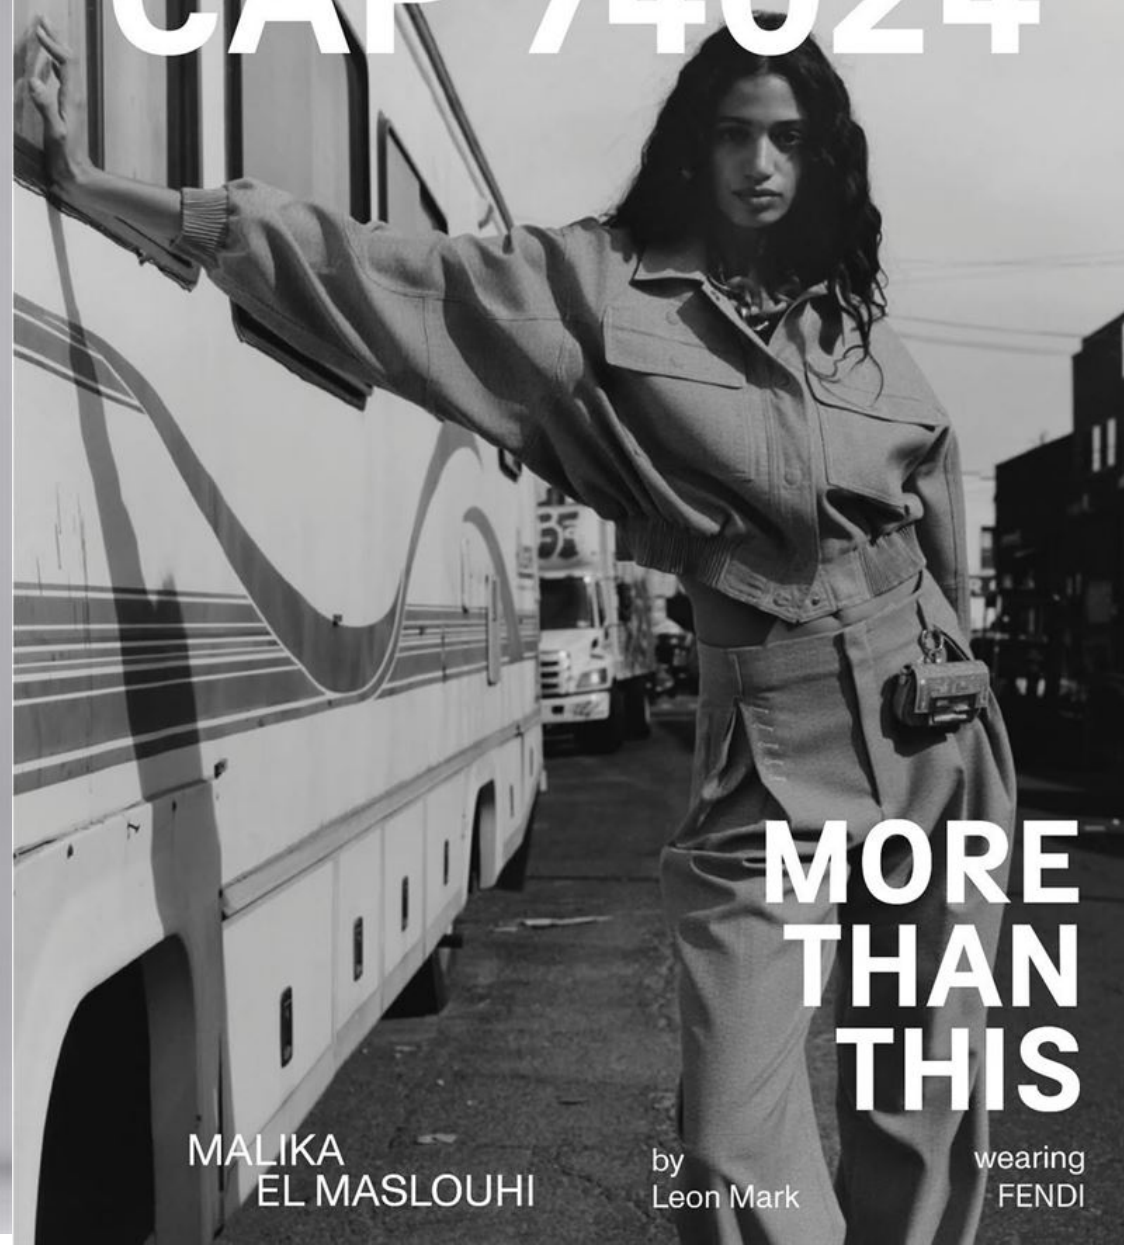

CAP 74024

MORE THAN THIS

MALIKA
EL MASLOUHI

by
Leon Mark

wearing
FENDI