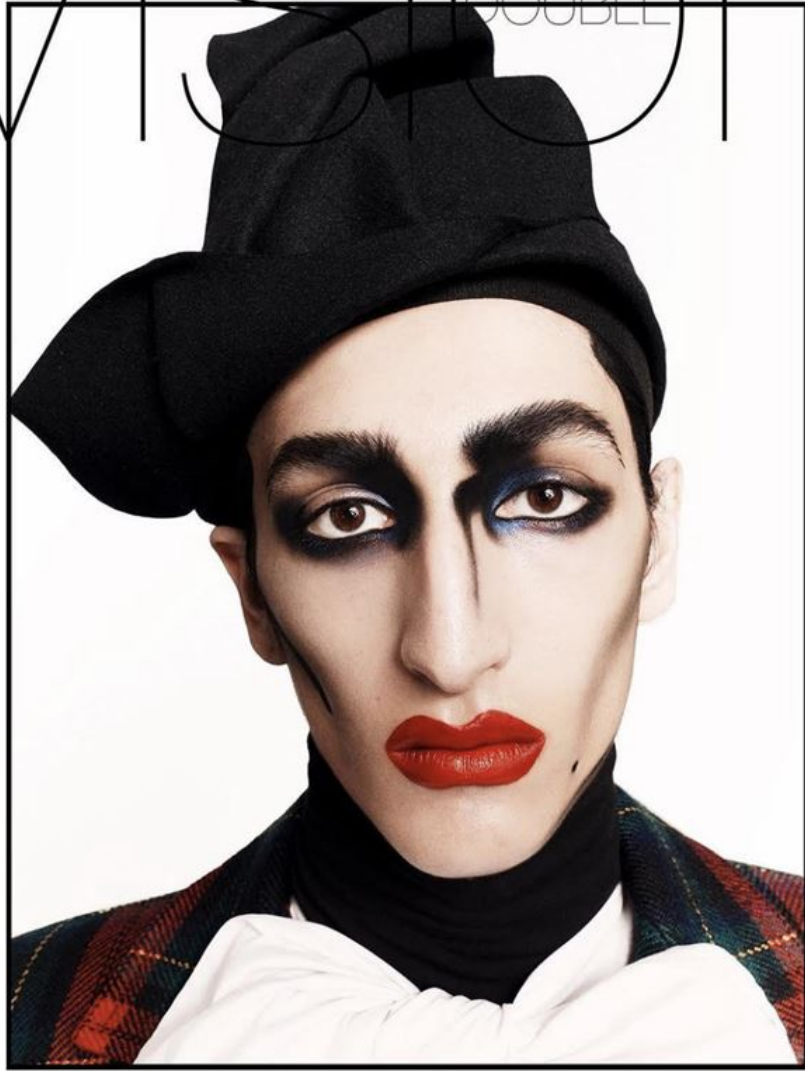

MATTHEW MORRISON

HEIGHT	184 - 6' 0.5"
BUST	86 - 34"
WAIST	69 - 27"
HIPS	84 - 33"
SHOES	44,5 - 11
HAIR	black
EYES	brown

@matthew17342

VISION DOUBLE

MATTHEW
by LUIGI & IANGO

VISION DOUBLE

MATTHEW
by LUIGI & IANGO