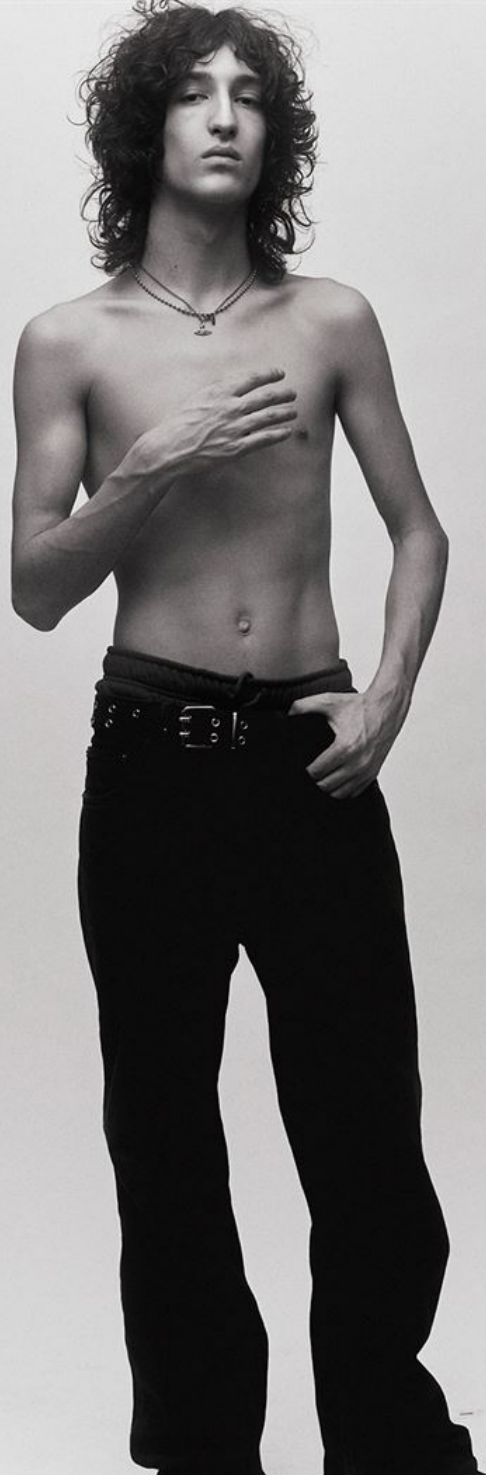

MATTHEW MORRISON

HEIGHT	184 - 6' 0.5"
BUST	86 - 34"
WAIST	69 - 27"
HIPS	84 - 33"
SHOES	44,5 - 11
HAIR	black
EYES	brown

@matthew17342

VISION DOUBLE

MATTHEW
by LUIGI & IANGO

VISION DOUBLE

MATTHEW
by LUIGI & IANGO