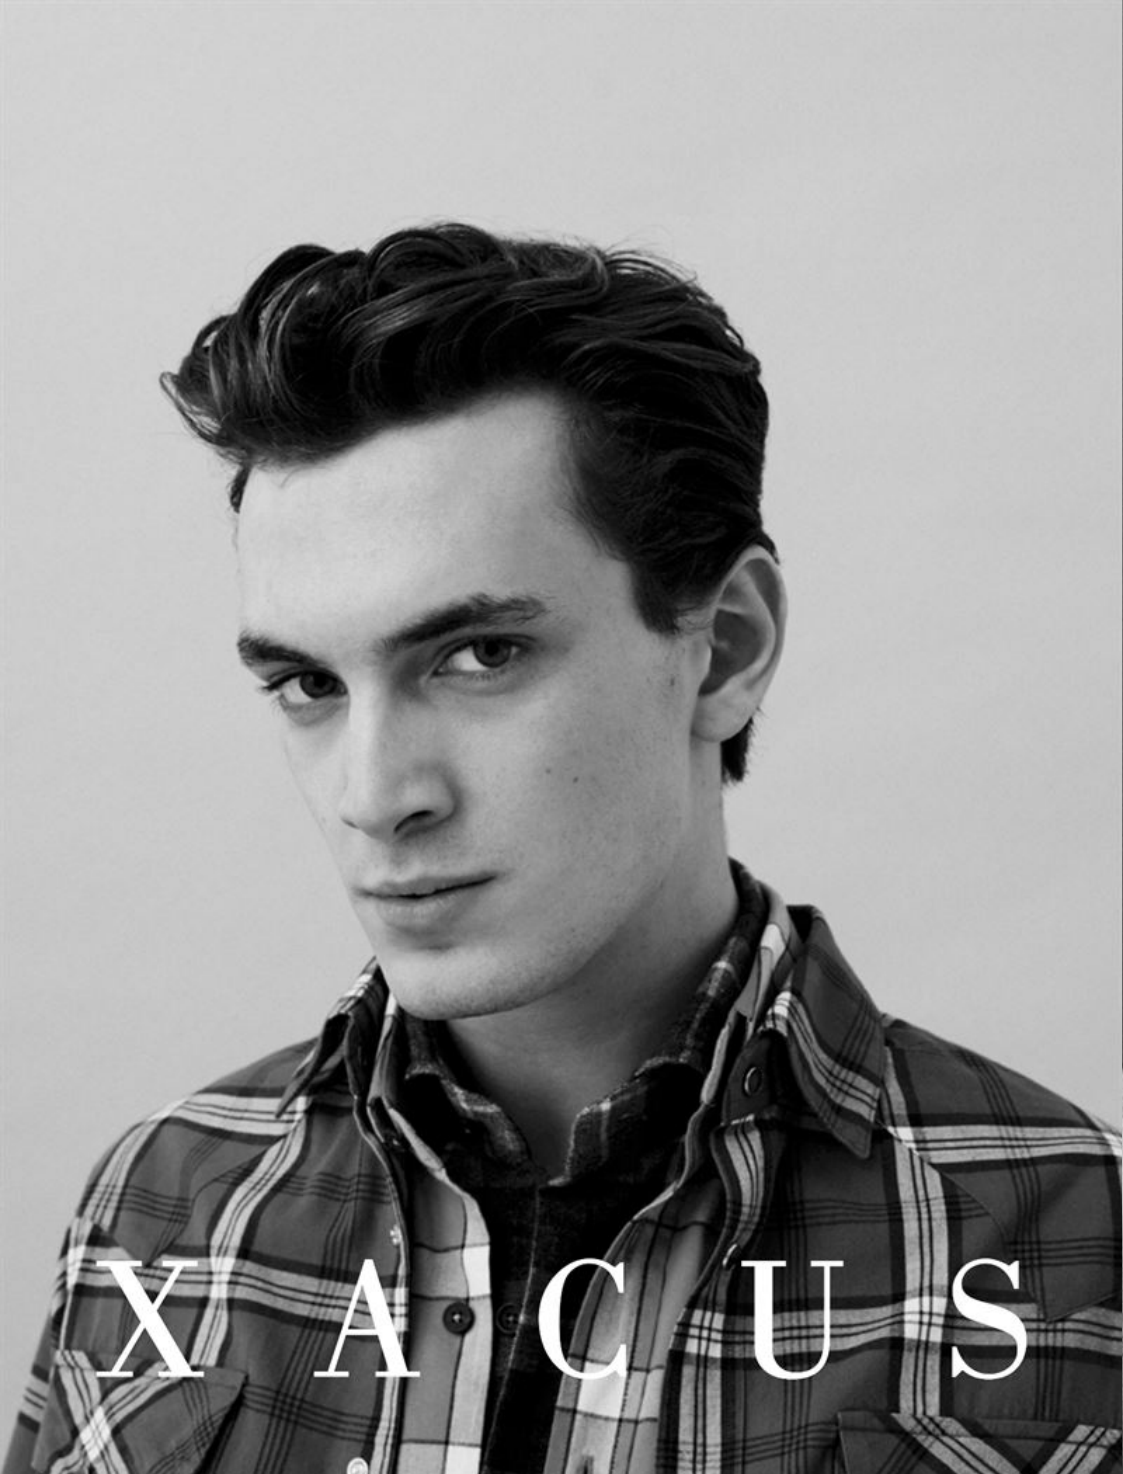

MATTIA BONA

HEIGHT	188 - 6' 2"
BUST	96 - 38"
WAIST	83 - 32"
HIPS	95 - 38"
SHOES	44 - 10.5
HAIR	blonde
EYES	blue-green

@soy_mett

ATTICA MAN

AUTUMN | WINTER
2025 | 2026

AUTUMN 2025 | WINTER 2026

WINTER SHADES

PLAY IT COOL
IN THE SEASON'S
KEY TRENDS

attica

ATTICA THE DEPARTMENT STORE

FABIANI ETRO, €1.200
ZEPHORO BOSS, €999
BANTONNI JACQUEMUS, €550

XACUS