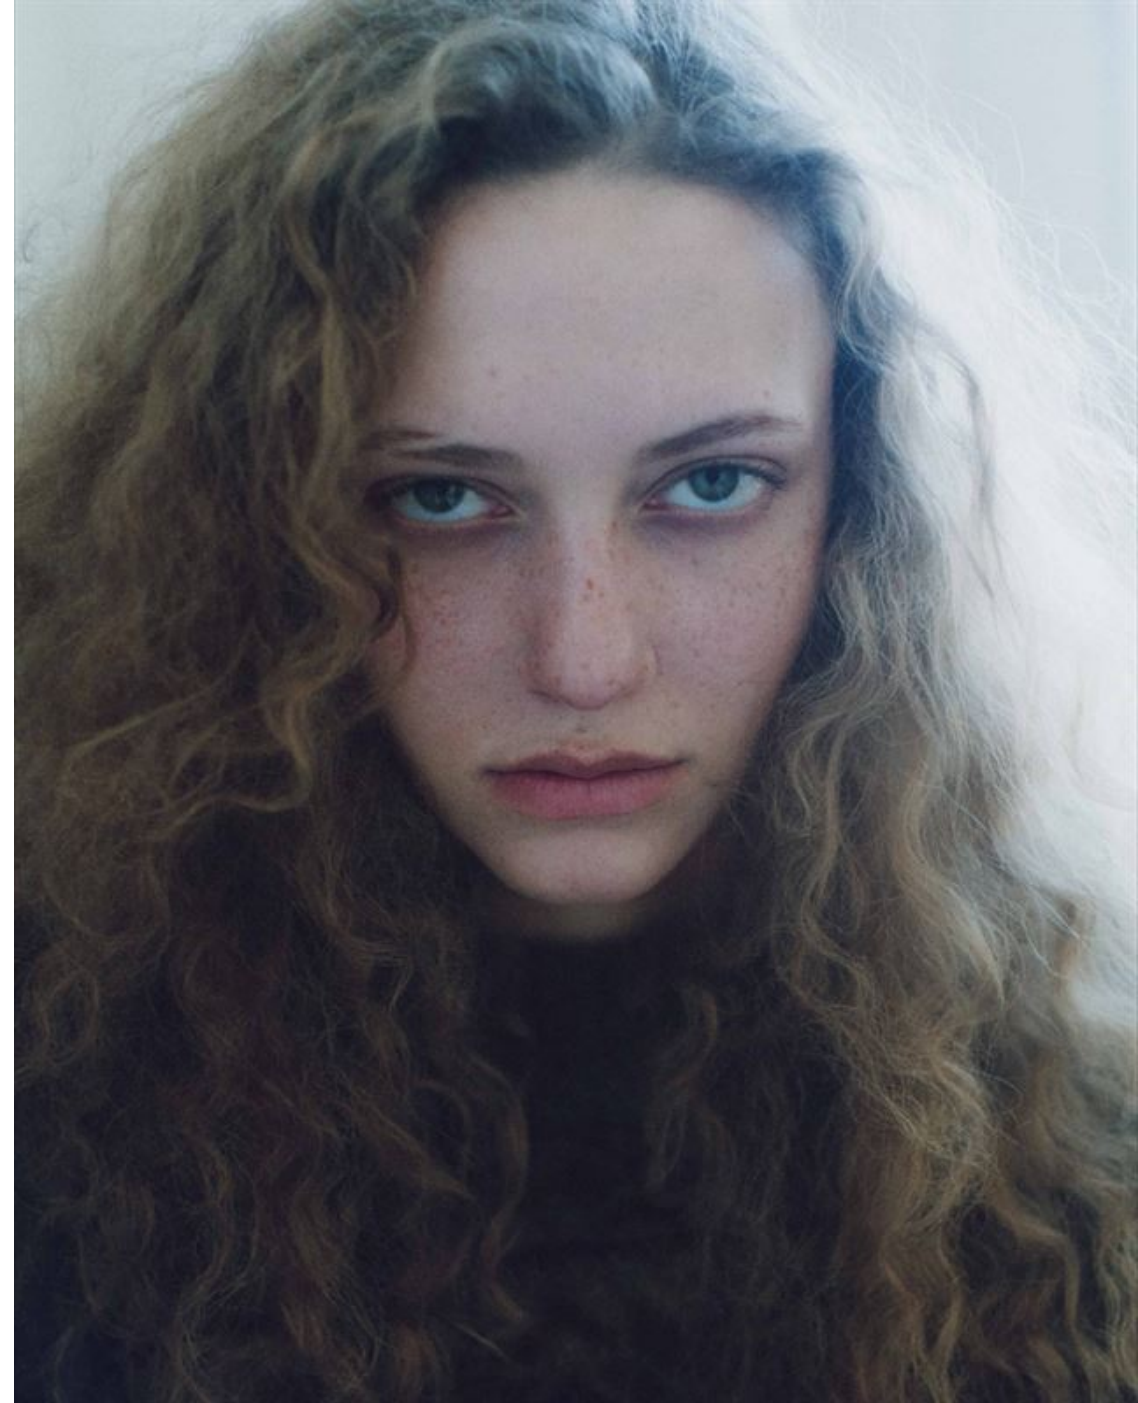

# SAGE WESTMAAS

<b>HEIGHT</b>	180 - 5' 11"
<b>BUST</b>	77 - 30"
<b>WAIST</b>	62 - 24"
<b>HIPS</b>	89 - 35"
<b>SHOES</b>	41 - 11
<b>HAIR</b>	dark blonde
<b>EYES</b>	green

@sagewestmaas

White Embroidered Top: Leyla Kashani  
 Matching Black Culottes: Leyla Kashani  
 Rings: Sun Nafissi  
 Long Sleeved Leotard: @Afibrant  
 Tall Boots: Versace

# REBEL

Beaded Top & Neck Piece: Lucian Matis  
 Big Sleeved Vest: Golshaah  
 Leggings: Uniqlo  
 Booties: Prada  
 Rings: Sun Nafissi