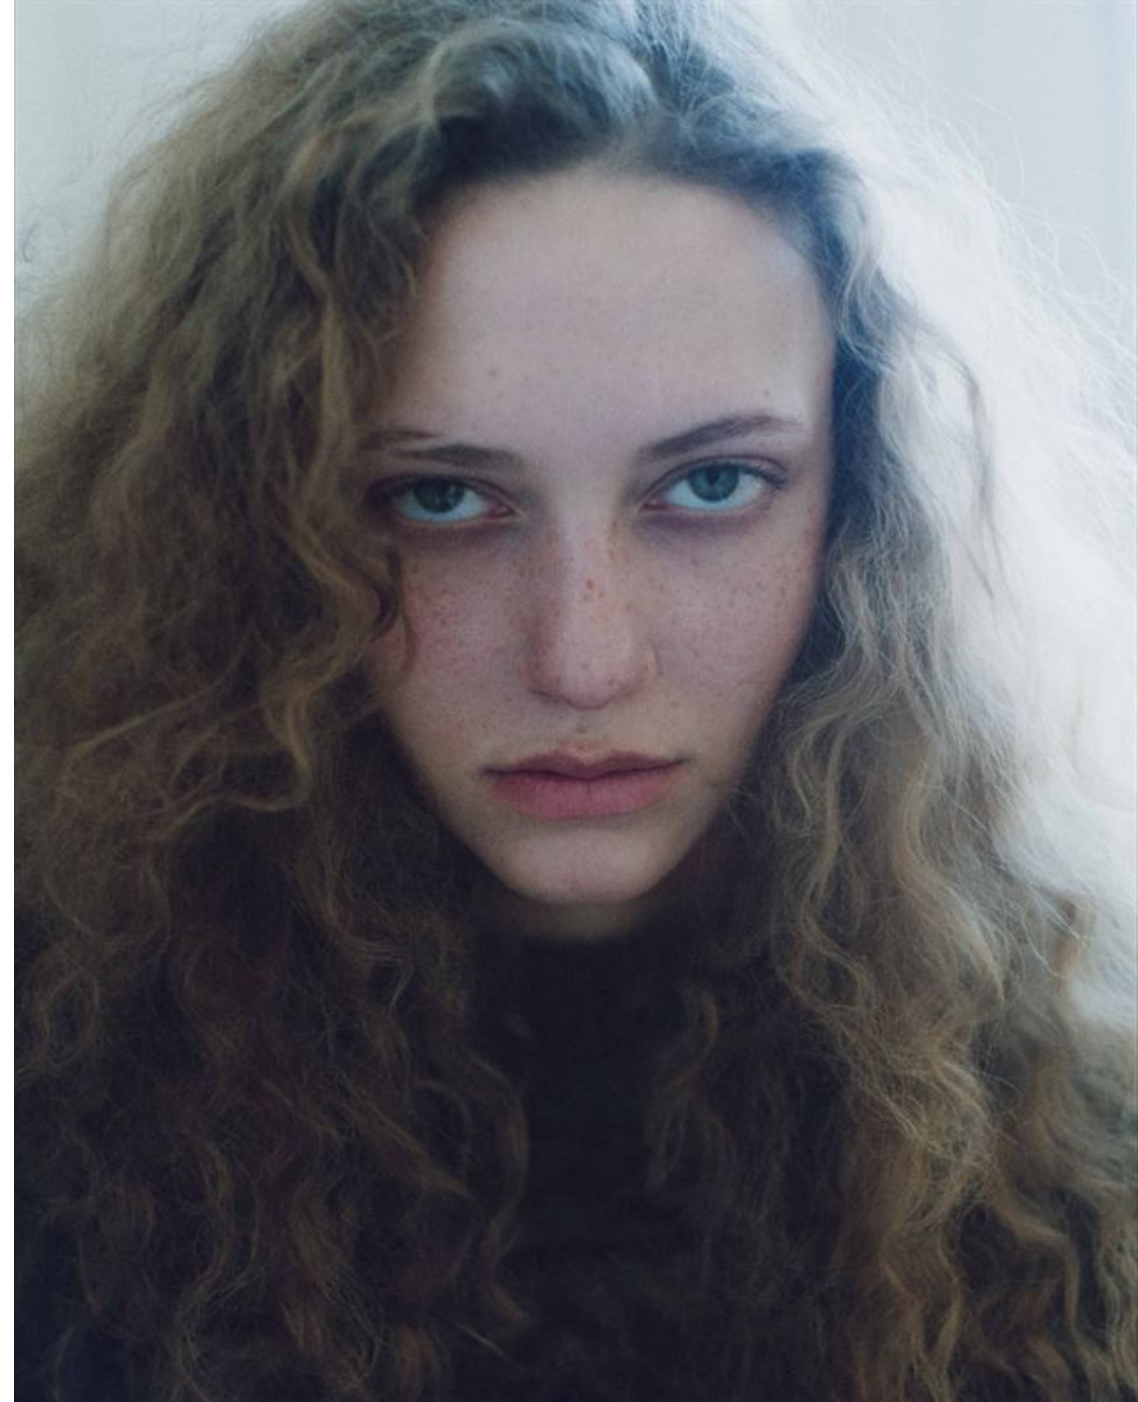

# SAGE WESTMAAS

<b>HEIGHT</b>	180 - 5' 11"
<b>BUST</b>	77 - 30"
<b>WAIST</b>	62 - 24"
<b>HIPS</b>	89 - 35"
<b>SHOES</b>	41 - 11
<b>HAIR</b>	dark blonde
<b>EYES</b>	green

@sagewestmaas

White Embroidered Top: Leyla Kashani  
 Matching Black Culottes: Leyla Kashani  
 Rings: Sun Nafissi  
 Long Sleeved Leotard: @Afibrant  
 Tall Boots: Versace

# REBEL

Beaded Top & Neck Piece: Lucian Matis  
 Big Sleeved Vest: Golshaah  
 Leggings: Uniqlo  
 Booties: Prada  
 Rings: Sun Nafissi