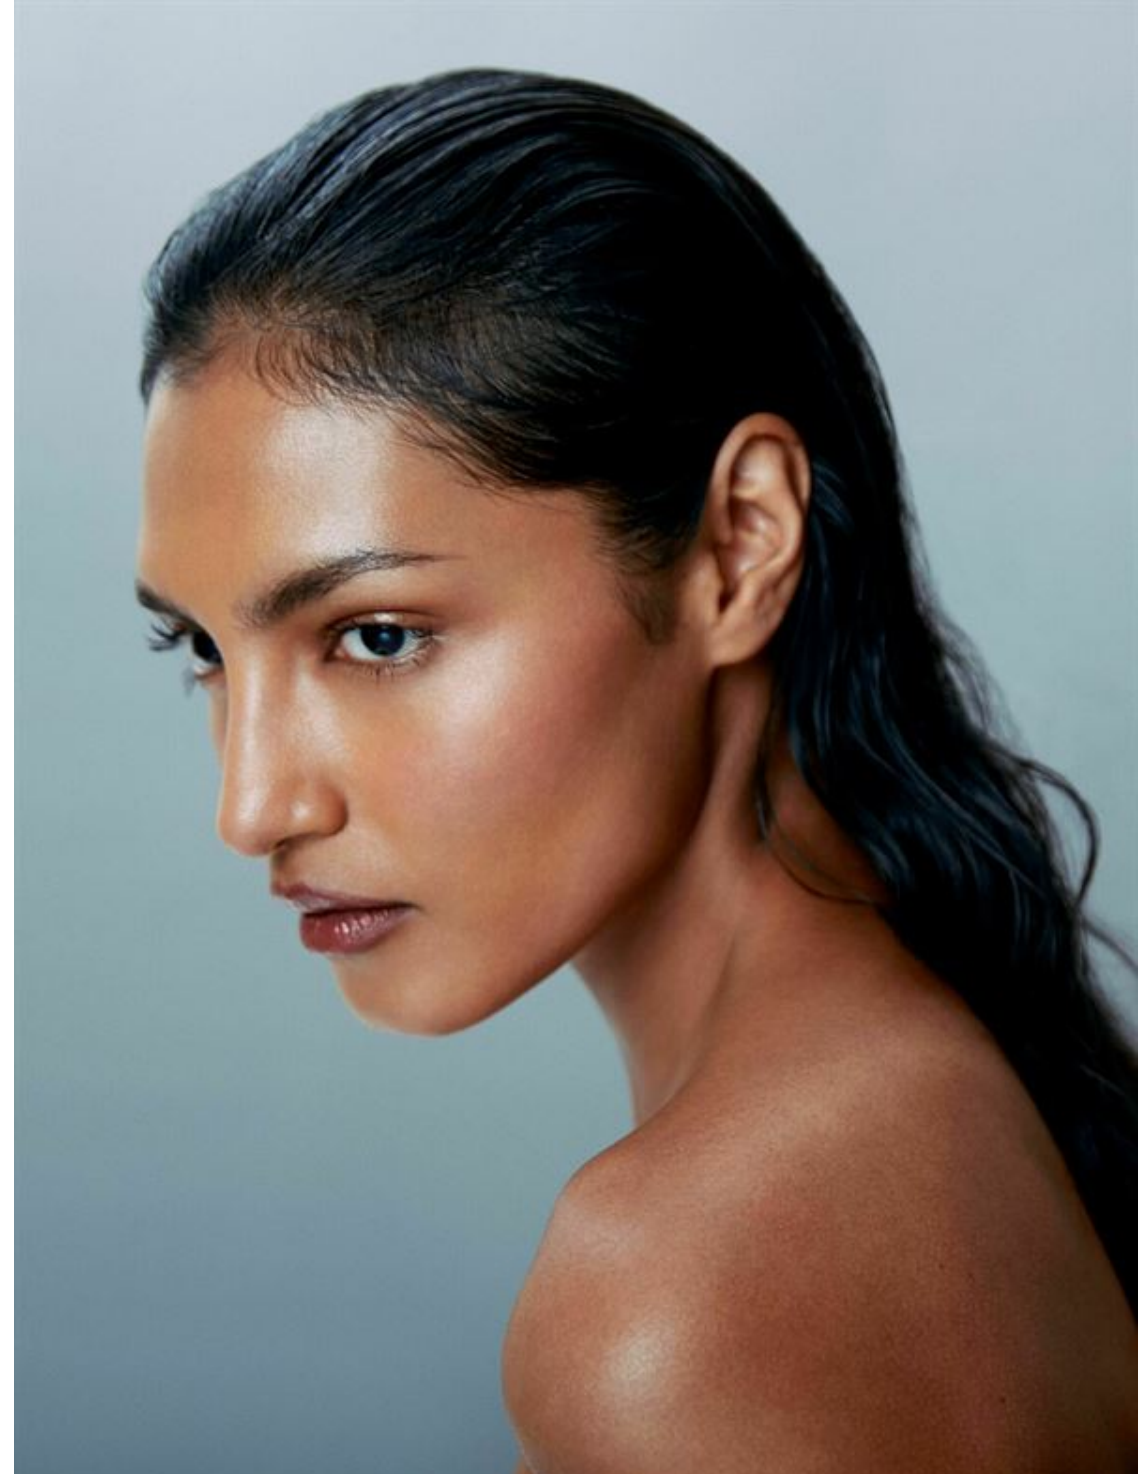

SHAANTI CHAITRAM

HEIGHT	175 - 5' 9"
BUST	79 - 31"
WAIST	60 - 23"
HIPS	87 - 34"
SHOES	39 - 9
HAIR	black
EYES	brown

@sha.anti

SHAANTI wears CELINE BY HEDI SLIMANE