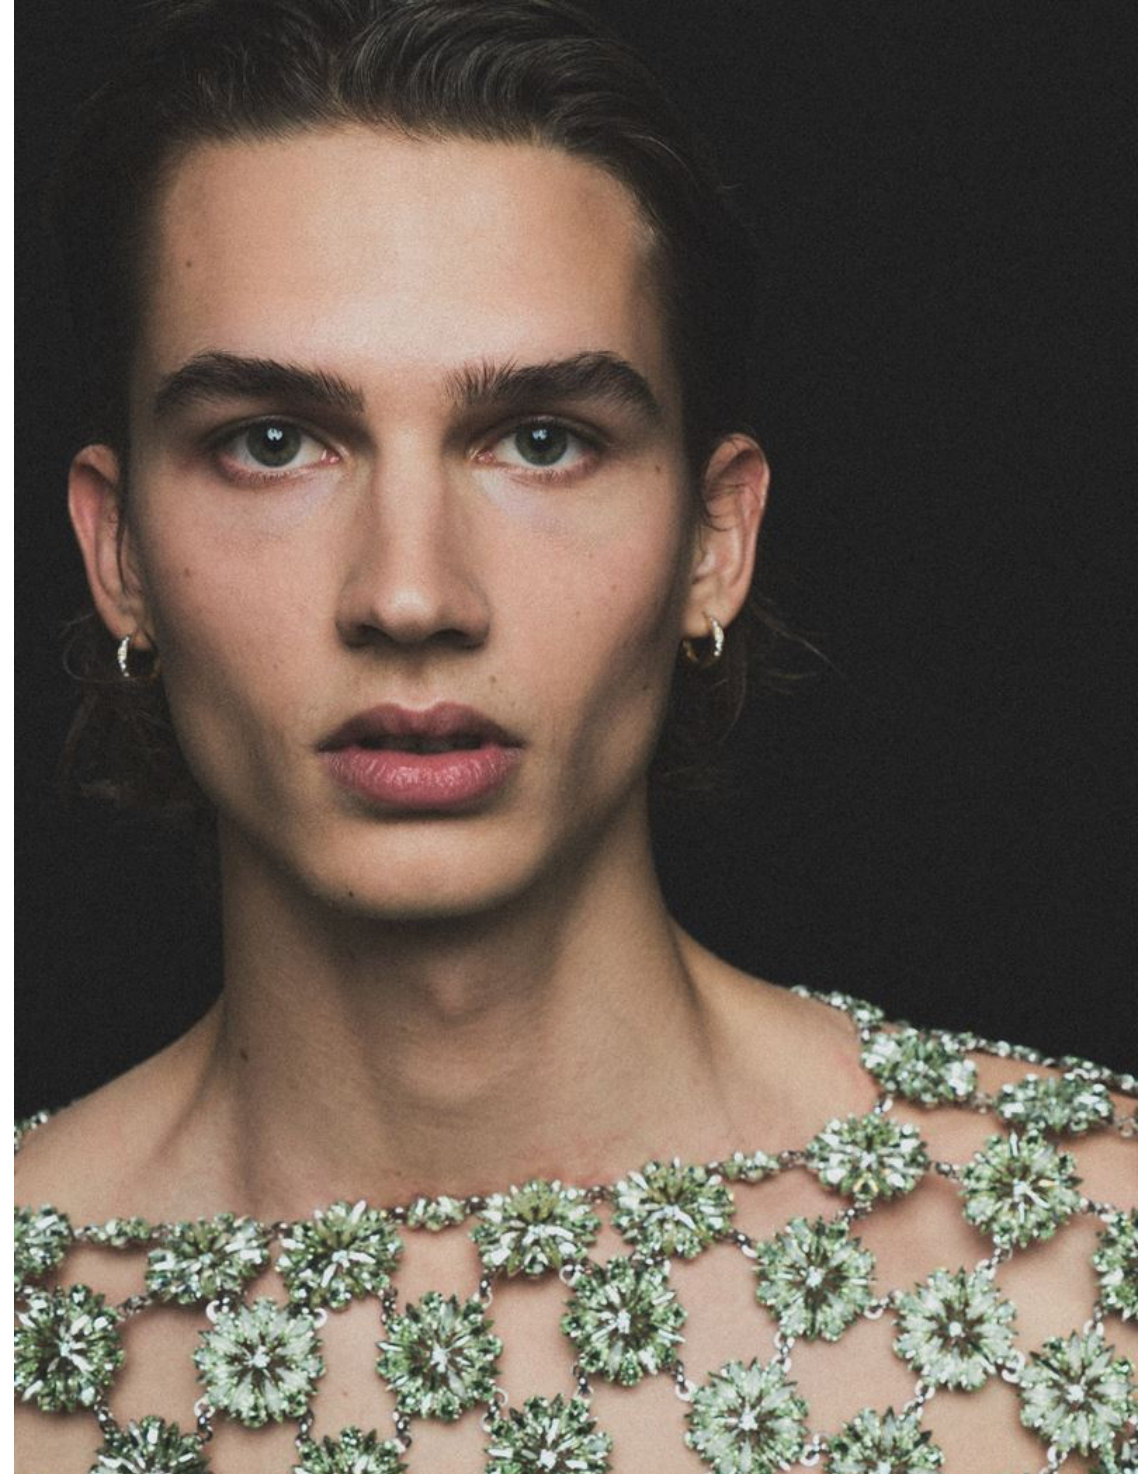

STANLEY BARNA

HEIGHT	189 - 6' 2"
BUST	90 - 35"
WAIST	71 - 28"
HIPS	91 - 36"
SHOES	45 - 11.5
HAIR	brown
EYES	green

@stnllyy

57
SPRING
SUMMER
2023

men 10

New

DAILY

UNIFORM