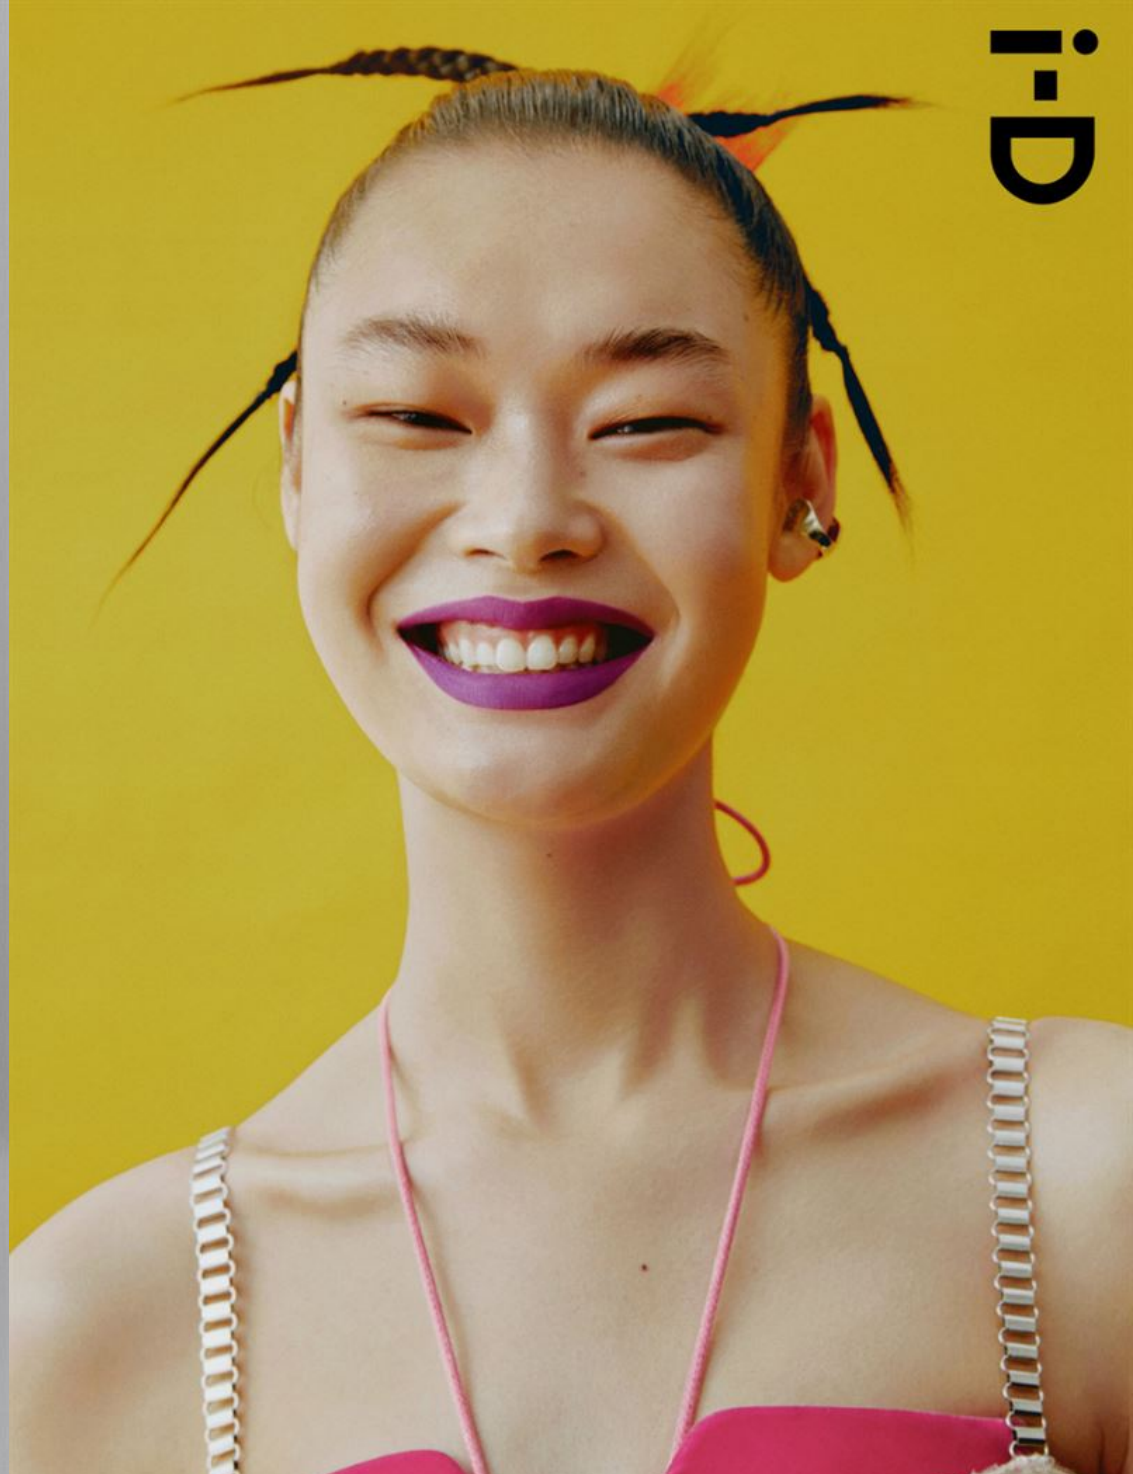

XIAOXUE TANG

HEIGHT	179 - 5' 10.5"
BUST	78 - 30"
WAIST	57 - 22"
HIPS	87 - 34"
SHOES	38 - 8
HAIR	brown
EYES	brown

@tangxiaoxue_

i-D