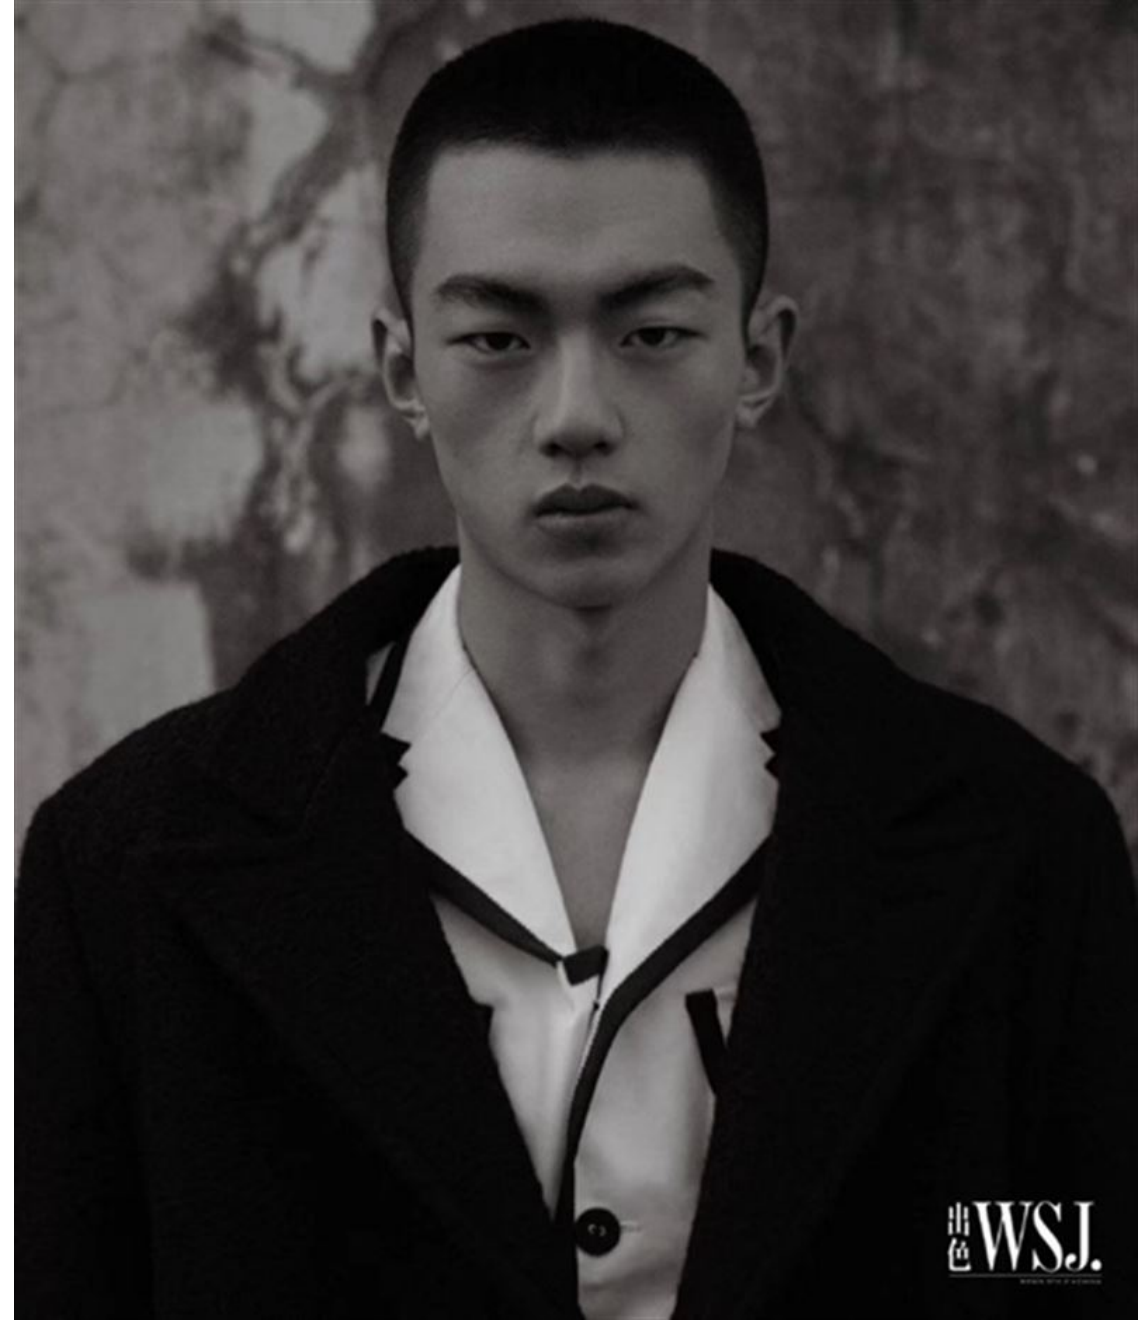

ZHIJA ZHANG

HEIGHT	188 - 6' 2"
BUST	90 - 35"
WAIST	71 - 28"
HIPS	87 - 34"
SHOES	43 - 10
HAIR	black
EYES	brown

@zhangzhijia995?igsh=bTR4NWdvMm1tanZ3

GASUEN®

OLD AND MALACHITE. SPRING/SUMMER
COLLECTION

WHY
NOT