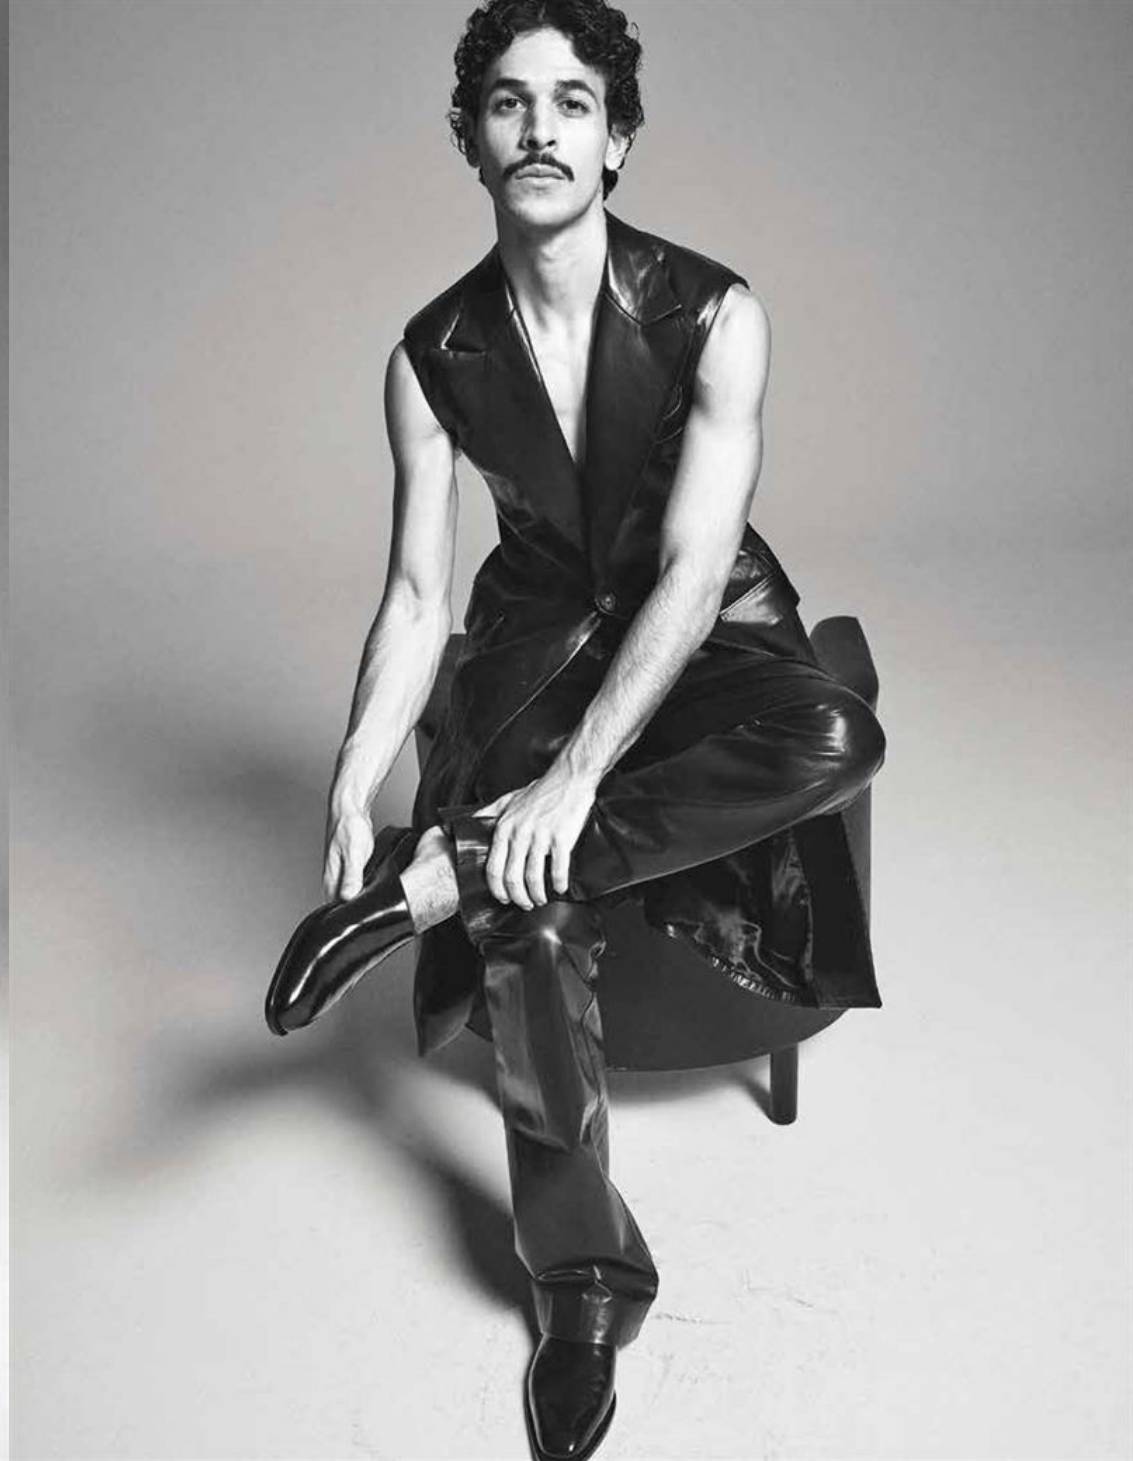

ALI LATIF

HEIGHT	186 - 6' 1"
BUST	94 - 37"
WAIST	76 - 30"
HIPS	90 - 35"
SHOES	43 - 10
HAIR	BROWN
EYES	BROWN

@ali.latif_

assem

VOGUE MAN
ARABIA

VOGUE MAN
ARABIA

YUNG

YUNG