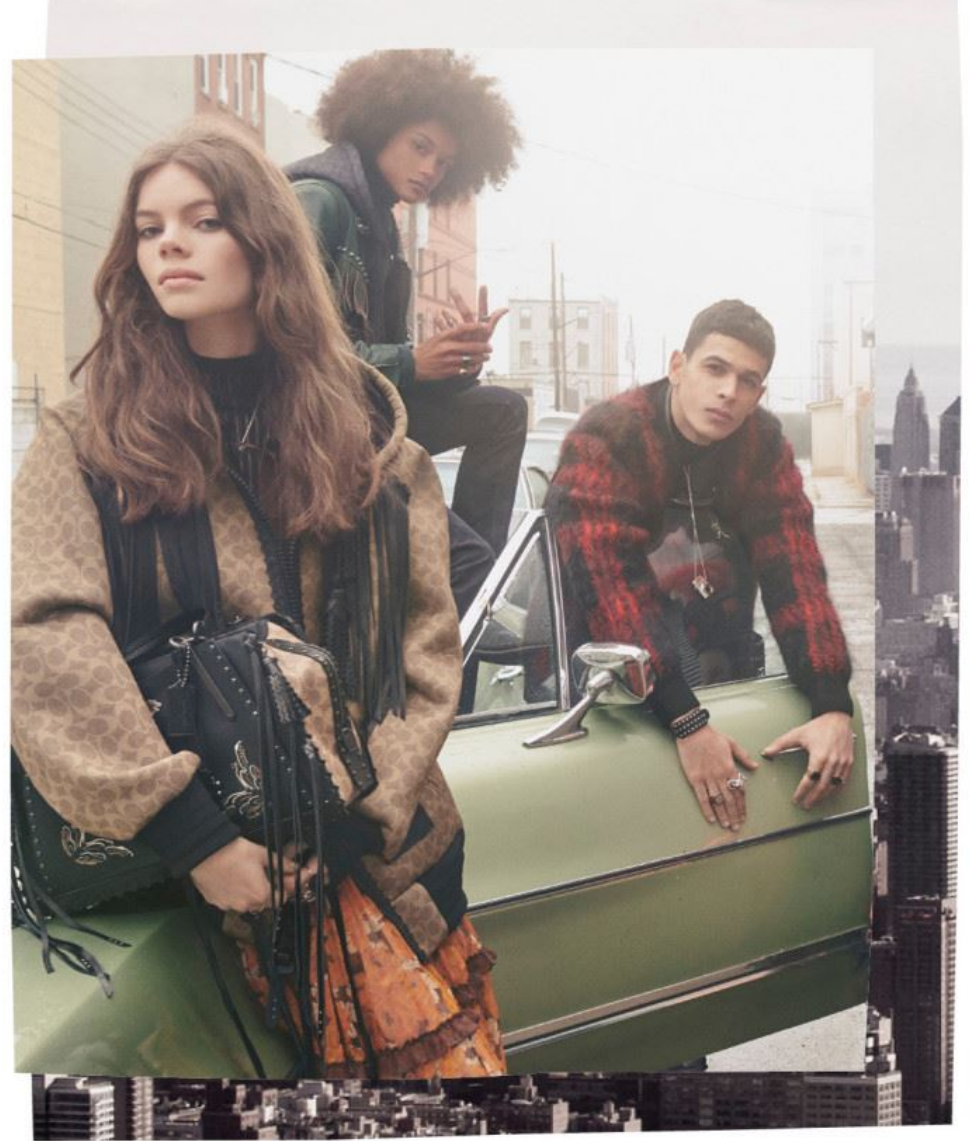

COACH
NEW YORK